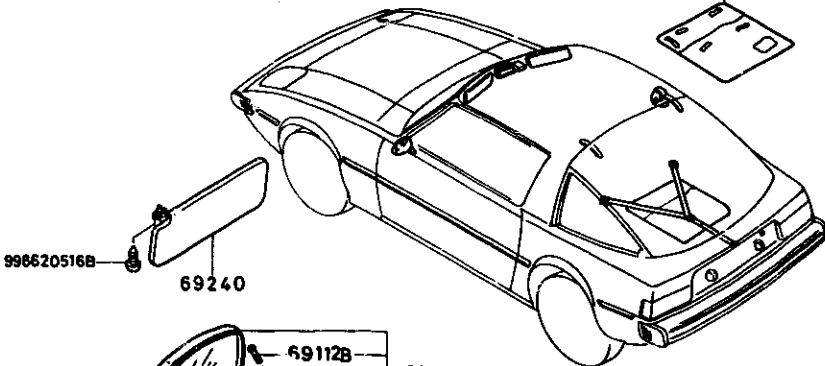

6900A VISOR, ASSIST HANDLE & MIRRORS

(FOR STANDARD TYPE) (DAY-NIGHT CONVERTIBLE TYPE)

6900A-2 VISOR, ASSIST HANDLE & MIRRORS

D-CODE (Key No.)	PART NAME	PART No.	Qty.	MODEL DESCRIPTION	VIN (Chassis No.)
69130 CONT'D		8871-69-170			500001 -568500
		8871-69-170A	1	(STANDARD TYPE) 80 MODEL	SA22C .. 568501-
69136	GASKET(R), MIRROR JOINT MIRROR(D)	*8341-69-115	1	(FOR REMO.CON.MIRROR) 80 MODEL	SA22C .. 592956-
69140	SWITCH, MIRROR INTERRUPTEUR RETROVISEUR	8561-69-140	1	(FOR REMO.CON.MIRROR) 80 MODEL	SA22C .. 592956-
69150	PANEL, SWITCH PANNEAU INTERRUPTEUR	8561-69-151	1	(FOR REMO.CON.MIRROR) 80 MODEL	SA22C .. 592956-
	BROWN		28		
69170	MIRROR, INTERIOR MIRROIR INTERIEUR ESPEJO INTERIOR	8870-69-220	1	(DAY-NIGHT ADJUSTABLE)	SA22C .. 500001 -540410
		8870-69-220A	1	(DAY-NIGHT ADJUSTABLE)	SA22C .. 540411-
		8871-69-220	1	(WITH O/HEAD CONSOLE) (DAY-NIGHT ADJUSTABLE) STD. ROOF	SA22C .. 500001 -540410
		8871-69-220A	1	(WITH O/HEAD CONSOLE) (DAY-NIGHT ADJUSTABLE) STD. ROOF	SA22C .. 540411 -568500
		8872-69-220	1	(STANDARD TYPE) (NON DAY/NIGHT TYPE)	SA22C .. 500001 -540410
		8872-69-220A	1	(STANDARD TYPE) (NON DAY/NIGHT TYPE)	SA22C .. 540411 -568500
69170J	BULB AMPOULE FOCO	9970-05-100	1	(A12V 10W)	
69171	BASE, MIRROR SOCLE MIRROIR	8371-69-240	1		
69176	BASE(L), MIRROR	8341-69-191		(REMOTE CONTROL TYPE)