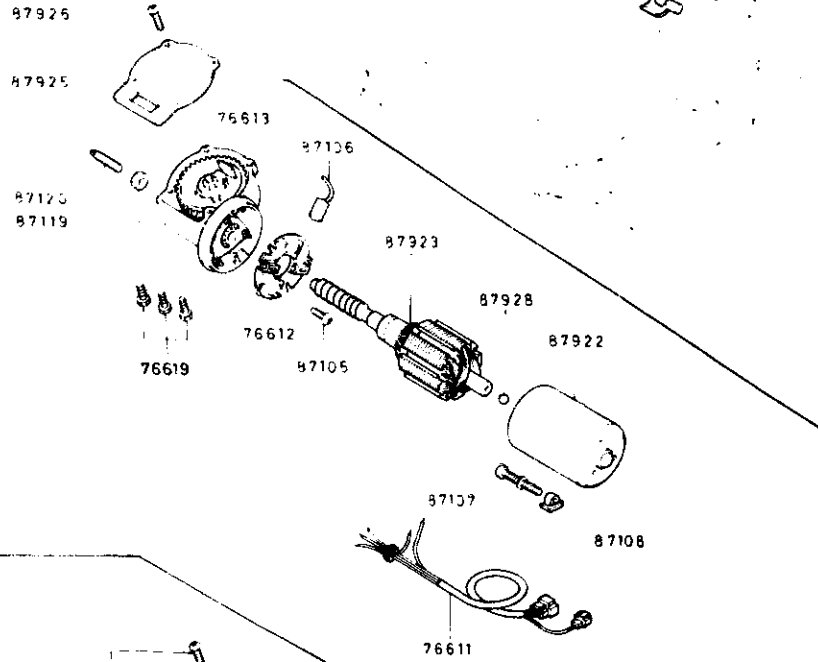

6740A WIPER MOTOR (COMPONENTS ONLY)

6740A-2* WIPER MOTOR (COMPONENTS ONLY)

(SA220 566881-566883)