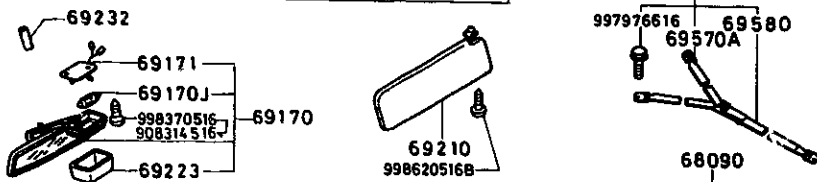

6900A VISOR, ASSIST HANDLE & MIRRORS

(FOR STANDARD TYPE) (DAY-NIGHT CONVERTIBLE TYPE)

6900A-2 VISOR, ASSIST HANDLE & MIRRORS

D-CODE (Key No.)	PART NAME	PART No.	Qty.	MODEL DESCRIPTION	VIN (Chassis No.)
69130 CONT'D		8871-69-170			500001 -568500
		8871-69-170A	1	(STANDARD TYPE) 80 MODEL	SA22C .. 568501-
69136	GASKET(R), MIRROR JOINT MIRROR(D)	*8341-69-115	1	(FOR REMO.CON.MIRROR) 80 MODEL	SA22C .. 592956-
69140	SWITCH, MIRROR INTERRUPTEUR RETROVISEUR	8561-69-140	1	(FOR REMO.CON.MIRROR) 80 MODEL	SA22C .. 592956-
69150	PANEL, SWITCH PANNEAU INTERRUPTEUR	8561-69-151	1	(FOR REMO.CON.MIRROR) 80 MODEL	SA22C .. 592956-
	BROWN		28		
69170	MIRROR, INTERIOR MIRROIR INTERIEUR ESPEJO INTERIOR	8870-69-220	1	(DAY-NIGHT ADJUSTABLE)	SA22C .. 500001 -540410
		8870-69-220A	1	(DAY-NIGHT ADJUSTABLE)	SA22C .. 540411-
		8871-69-220	1	(WITH O/HEAD CONSOLE) (DAY-NIGHT ADJUSTABLE) STD. ROOF	SA22C .. 500001 -540410
		8871-69-220A	1	(WITH O/HEAD CONSOLE) (DAY-NIGHT ADJUSTABLE) STD. ROOF	SA22C .. 540411 -568500
		8872-69-220	1	(STANDARD TYPE) (NON DAY/NIGHT TYPE)	SA22C .. 500001 -540410
		8872-69-220A	1	(STANDARD TYPE) (NON DAY/NIGHT TYPE)	SA22C .. 540411 -568500
69170J	BULB AMPOULE FOCO	9970-05-100	1	(A12V 10W)	
69171	BASE, MIRROR SOCLE MIRROIR	8371-69-240	1		
69176	BASE(L), MIRROR	8341-69-191		(REMOTE CONTROL TYPE)