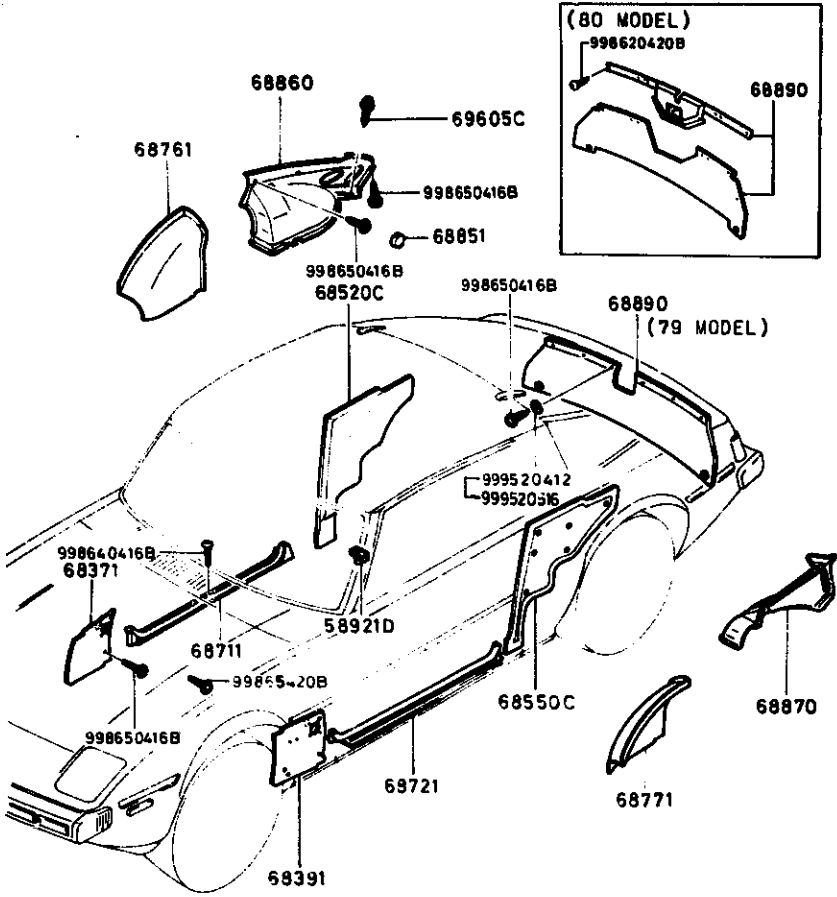

6840A TRIM & SCUFF PLATE

6840A-8* TRIM & SCUFF PLATE

D-CODE (Key No.)	PART NAME	PART No.	Qty.	MODEL/DESCRIPTION	VIN (Chassis No.)
68890 CONT'D	BROWN (SA22C 606775-)	8341-68-890 70		(SUNROOF ONLY)	
	BLACK	77			
	WINE	81			
	BROWN	85			
		8871-68-891A	1	79 MODEL	SA22C .. 500001 -501213
		8871-68-891B	1	79 MODEL	SA22C .. 501214 -568500
	BLACK (SA22C 535839-568500)	00			
	WINE (SA22C 535839-568500)	10			
	BROWN (SA22C 535839-568500)	20			
	BLACK (SA22C 501214-535838)	77			
	WINE (SA22C 501214-535838)	81			
	BROWN (SA22C 501214-535838)	85			
69605C	HOOK, TRIM AGRAFE GARNITURE	0187-69-605	2		SA22C .. 500001 -589267
		8871-68-855	2		SA22C .. 589268-