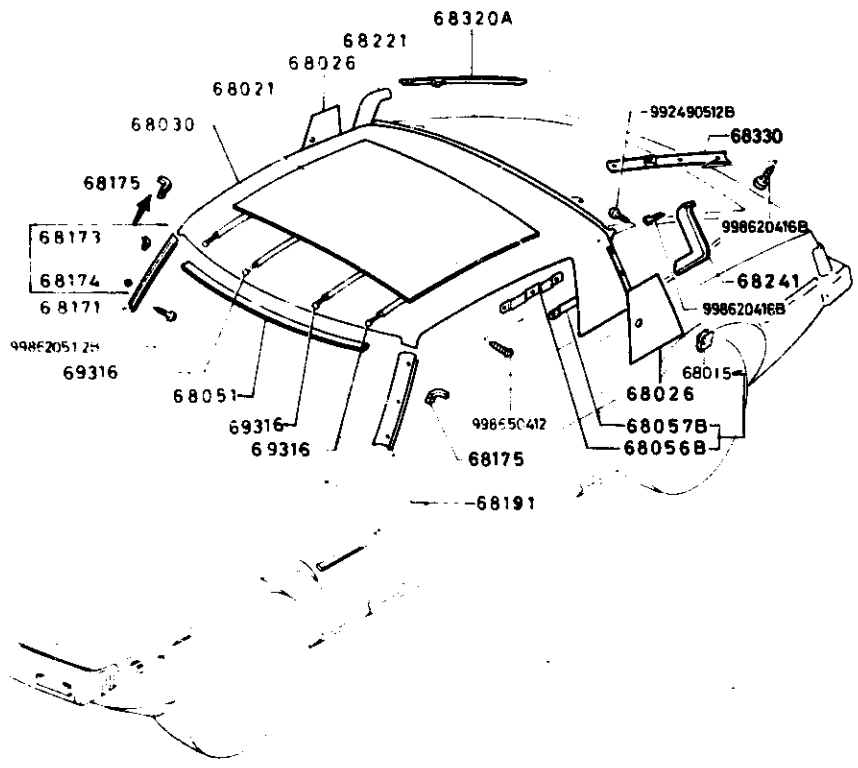

6800A CEILING TRIM

6800A-7* CEILING TRIM

D-CODE (Key No.)	PART NAME	PART No.	Qty.	MODEL DESCRIPTION	VIN Chassis No.
68330 CONT'D	WINE	3871-68-291	10		
	BROWN (SA22C 500001-535838)		20		
	BROWN (SA22C 535839-559739)		21		
		3871-68-291A	1		SA22C ... 500001-
	BLACK		00		
	WINE		10		
	BROWN		21		
	BROWN (SA22C 606775-)		70	(SUNROOF ONLY)	
69316	RUBBER, LISTING WIRE CAUTCHDUC	0208-69-316	4	STANDARD ROOF	
70335B	CLIP, D. TOP CEILING CLIPS	0305-70-335	17	SUNROOF