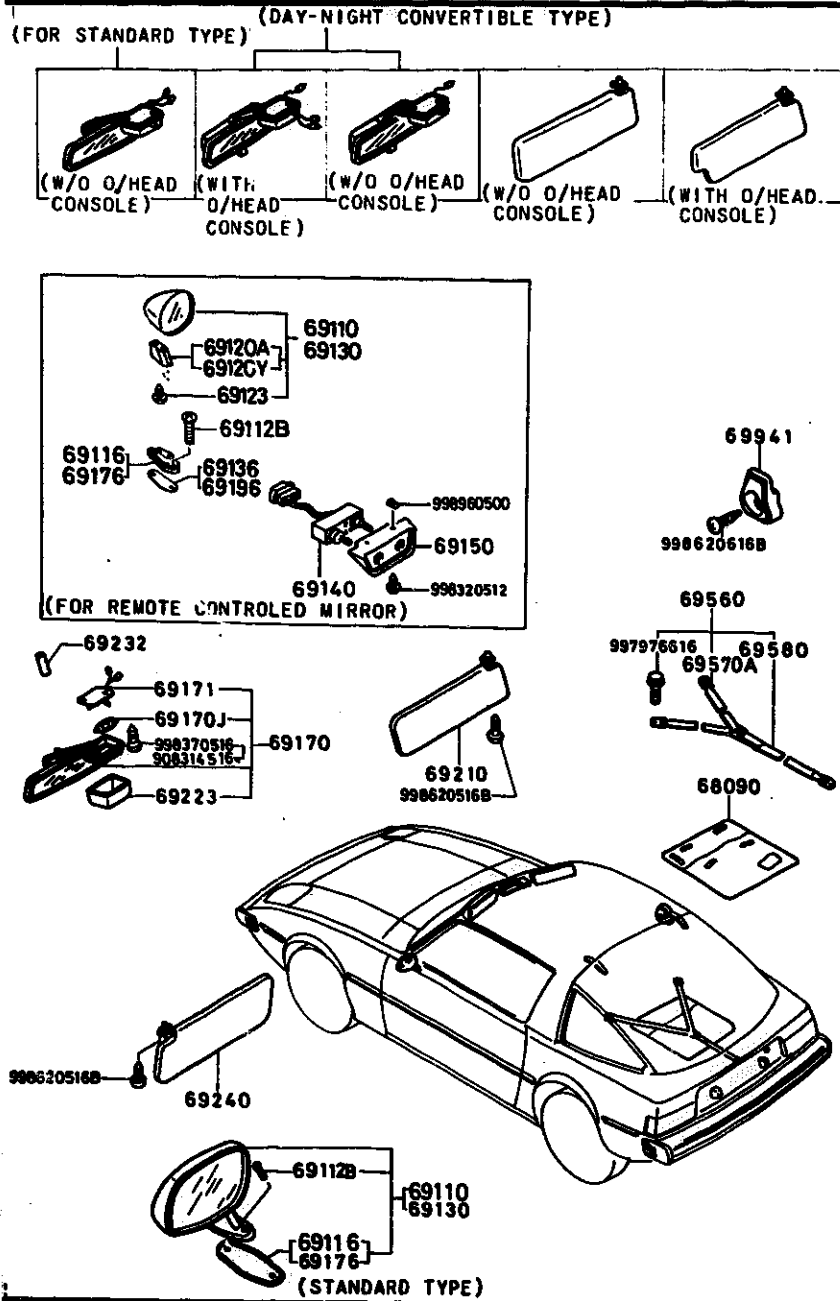

6900A VISOR, ASSIST HANDLE & MIRRORS

6900A-5 VISOR, ASSIST HANDLE & MIRRORS

D-CODE (Key No.)	PART NAME	PART No.	Qty.	MODEL/DESCRIPTION	VIN (Chassis No.)
69240 CONT'D	BROWN (SA22C 500001-535838)	8871-69-320	21		
	BROWN (SA22C 535839-568500)		73		
		8872-69-320		(FOR W/O D/HEAD CONSOLE)	
			1	79 MODEL STD. ROOF	SA22C .. 500001 -568500
	BLACK		01		
	WINE		15		
	BROWN (SA22C 500001-535838)		21		
	BROWN (SA22C 535839-568500)		73		
		8973-69-320		79 MODEL SUNROOF	SA22C .. 520638 -568500
	BLACK		01		
	WINE		15		
	BROWN (SA22C 500001-535838)		21		
	BROWN (SA22C 535839-568500)		73		
69560	STRAP, CARGOROOM COURROIE FIXATION	8341-69-560	1	80 MODEL	SA22C .. 568501-
	BLACK		00		
	WINE		10		
	BROWN		20		
		8871-69-560	1	79 MODEL	SA22C .. 500001 -568500
69570A	STRAP'A', CARGOROOM	8341-69-570	1	80 MODEL	SA22C ..