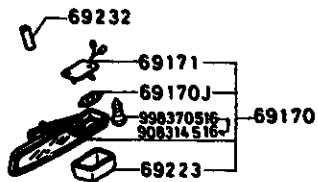

6900A VISOR, ASSIST HANDLE & MIRRORS

6900A-6* VISOR, ASSIST HANDLE & MIRRORS

D-CODE (Key No.)	PART NAME	PART No.	Qty.	MODEL/DESCRIPTION	VIN (Chassis No.)
69570A CONT'D	BLACK	8341-69-570	00		568501-
	WINE		10		
	BROWN		20		
69580	STRAP*B*, CARGOROOM CGURROIE FIXATION*B*	8341-69-580	1	80 MODEL	SA22C .. 568501-
	BLACK		00		
	WINE		10		
	BROWN		20		
		8871-69-580	1	79 MODEL	SA22C .. 500001 -568500
69941	COAT HOOK CROCHET	0376-69-941	2		
	BLACK		01