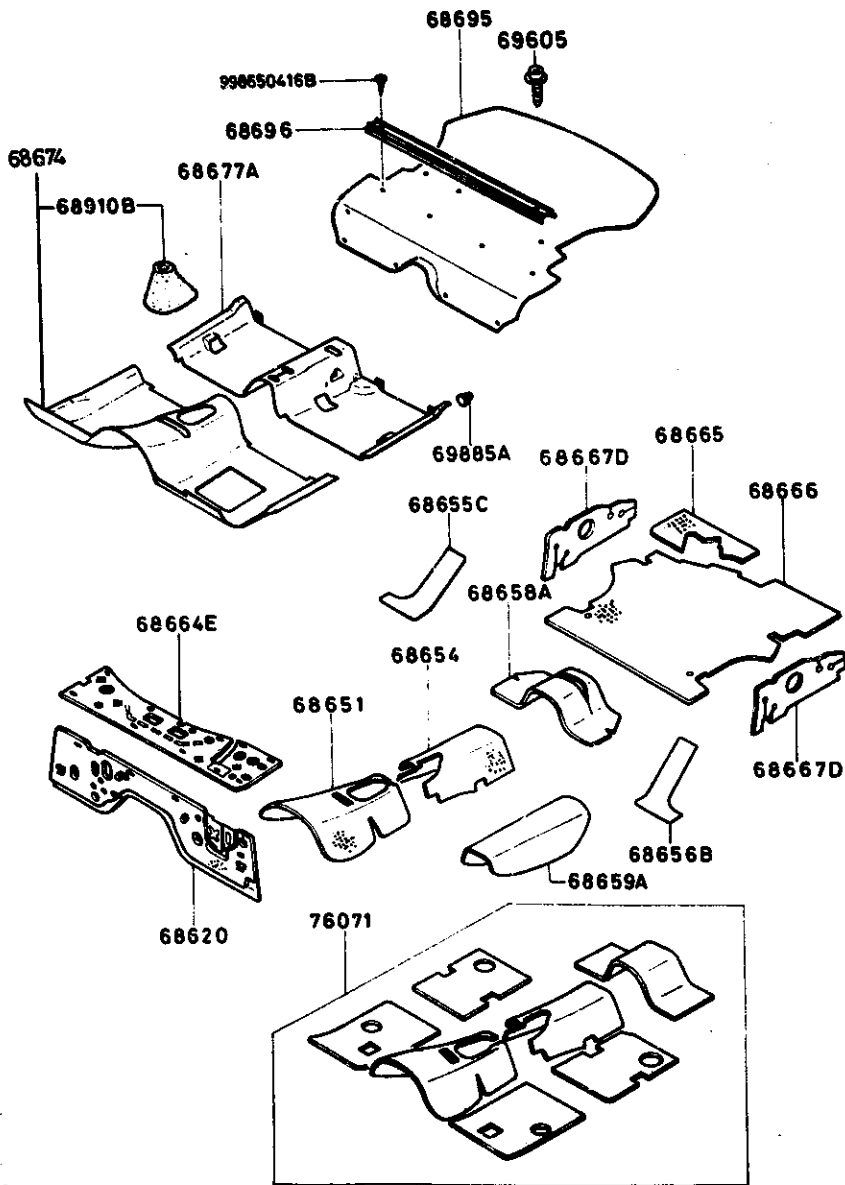

6860A FLOOR MAT & PADS

6860A-1 FLOOR MAT & PADS

D-CODE (Key No.)	PART NAME	PART No.	Qty.	MODEL/DESCRIPTION	VIN (Chassis No.)
68620	INSULATOR, DASHBOARD ISOLAYEUR, TABLEAU DE BOR AISLAD. TABLERO INSTRUMEN	8871-68-620	1		SA22C .. 500001 -520637
	< A >	8871-68-620A	1		SA22C .. 520638-
68651	PAD(C), FLOOR-FRONT FIBRANNE (C) DE PLANCHER TACO DE GOMA PISO DELANTE	8871-68-651	1		
68654	PAD(C), FLOOR-REAR FIBRANNE (C) DE PLANCHER TACO DE GOMA PISO TRAS-	8871-68-654	1		
68655C	PAD(R), STRAGE SIDE PANNEAU(D)	8871-68-655	1		
68656B	PAD(L), STRAGE SIDE PANNEAU(G)	8871-68-656	1		
68658A	PAD, STRAGE BOX TAMPON	8871-68-658	1		
68659A	PAD, KICK UP REINF. TAMPON	8871-68-659	2		
68664E	INSULATOR, DASH UP. ISOLANT	8871-68-664	1		SA22C .. 500001 -547088
		8871-68-664A	1		SA22C .. 547089 -524202
		< A > *8871-68-664B	1		SA22C .. 624203-
68665	PAD(R), FLOOR-TRUNK FIBRANNE DE PLANCHER (D) TACO DE GOMA PISO DERECHO	8871-68-665	1		SA22C .. 500001 -547088
68666	PAD(L), FLOOR-TRUNK FIBRANNE DE PLANCHER (G) TACO DE GOMA PISO (C)	8871-68-666	1		
68667D	PAD, TRUNK SIDE FIBRANNE COFFRE	8871-68-667	2		
68674	MAT, FRONT FLOOR TAPIS AVANT ALFOMBRA DELANTERA	8871-68-671	1		SA22C .. 500001 -525593