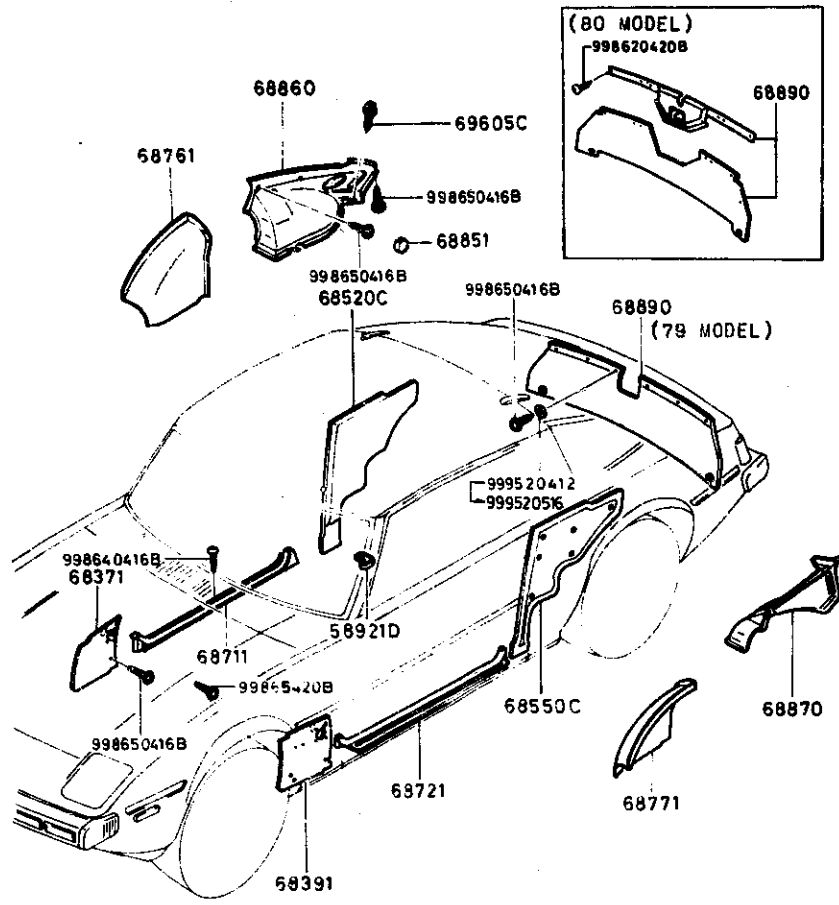

6840A TRIM & SCUFF PLATE

6840A-4 TRIM & SCUFF PLATE

D-CODE (Key No.)	PART NAME	PART No.	Qty.	MODEL/ DESCRIPTION	VIN (Chassis No.)
68391 CONT'D	BROWN (SA22C 525594-535838)	8872-68-390B	20		
	BROWN (SA22C 535839-624202)		21		
	BROWN (SA22C 606775-624202)		70	(SUNROOF ONLY)	
		<A>*8872-68-390C	1	(USE W/O SPEAKER)	SA22C .. 624203-
	BLACK		00		
	WINE		10		
	BROWN		21		
	BROWN		70	(SUNROOF ONLY)	
68520C	TRIM (R), QUARTER GARNITURE D DEFLECTEUR	8671-68-520	1		SA22C .. 500001 -611387
	BLACK (SA22C 500001-535838)		00		
	BLACK (SA22C 535839-611387)		04		
	WINE (SA22C 500001-535838)		12		
	WINE (SA22C 535839-611387)		14		
	BROWN (SA22C 500001-535838)		22		
	BROWN (SA22C 535839-611387)		24		
	BROWN (SA22C 606775-611387)		70	(SUNROOF ONLY)	
		<A>*8871-68-520A	1		SA22C .. 611388-
	BLACK		04