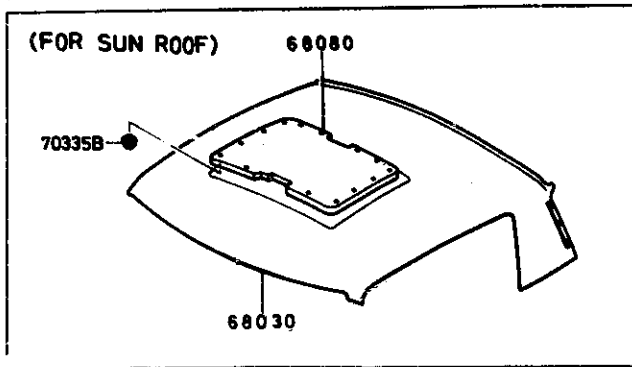

6800A CEILING TRIM

6800A-3 CEILING TRIM

D-CODE (Key No.)	PART NAME	PART No.	Qty.	MODEL/ DESCRIPTION	VIN (Chassis No.)
68171 CONT'D	HOLDURA(DER),PILAR DELANT	8871-68-171A			-531148
	BLACK		00		
	WINE		10		
	BROWN		20		
		8871-68-171B	1		SA22C .. 531149 -554324
	BLACK		00		
	WINE		10		
	BROWN (SA22C 531149-535838)		20		
	BROWN (SA22C 535839-554324)		21		
		8871-68-171C	1		SA22C .. 554325 -619392
	BLACK		00		
	WINE		10		
	BROWN		21		
	BROWN (SA22C 606775-)		70	(SUNROOF ONLY)	
		*8871-68-171D	1		SA22C .. 619393-
	BLACK		00		
	WINE		10		
	BROWN		21		
	BROWN		70	(SUNROOF ONLY)	
68173	SEALER,UPPER	8871-68-173	2		SA22C ..