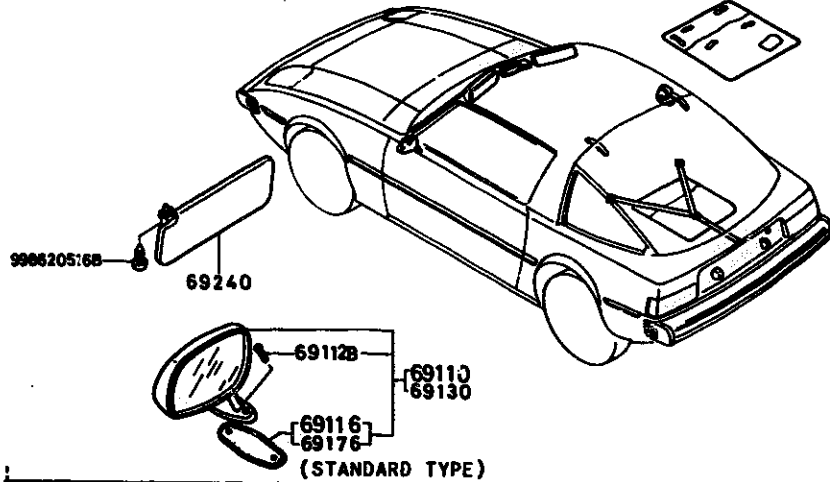

6900A VISOR, ASSIST HANDLE & MIRRORS

6900A-6* VISOR, ASSIST HANDLE & MIRRORS

D-CODE (Key No.)	PART NAME	PART No.	Qty.	MODEL/DESCRIPTION	VIN (Chassis No.)
69570A CONT'D	BLACK	8341-69-570	00		568501-
	WINE		10		
	BROWN		20		
69580	STRAP*B*, CARGOROOM CGURROIE FIXATION*B*	8341-69-580	1	80 MODEL	SA22C .. 568501-
	BLACK		00		
	WINE		10		
	BROWN		20		
		8871-69-580	1	79 MODEL	SA22C .. 500001 -568500
69941	COAT HOOK CROCHET	0376-69-941	2		
	BLACK		01