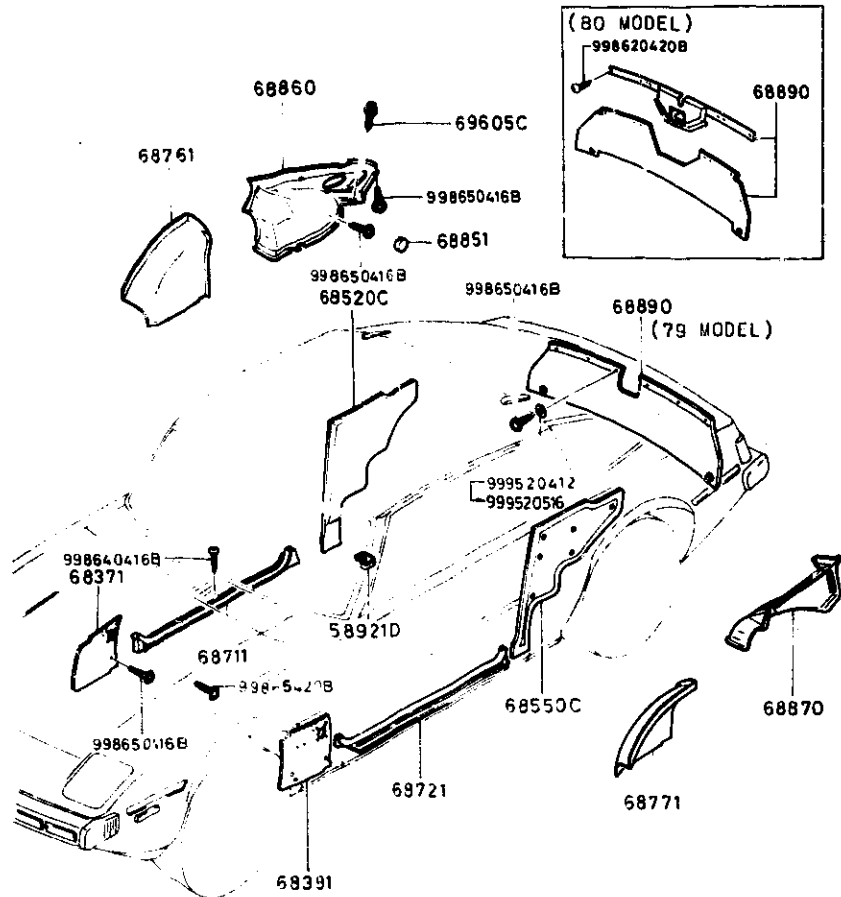

6840A TRIM & SCUFF PLATE

6840A-5 TRIM & SCUFF PLATE

D-CODE (Key No.)	PART NAME	PART No.	Qty.	MODEL DESCRIPTION	V I N (Chassis No.)
68520C CONT'D	WINE	8871-68-520A	14		
	BROWN		24		
	BROWN		70	(SUNROOF ONLY)	
68550C	TRIM(L), QUARTER GARNITURE G DEFLECTEUR	8871-68-550	1		SA22C -- 500001 -611387
	BLACK (SA22C 500001-535838)		00		
	BLACK (SA22C 535839-611387)		04		
	WINE (SA22C 500001-535838)		12		
	WINE (SA22C 535839-611387)		14		
	BROWN (SA22C 500001-535838)		22		
	BROWN (SA22C 535839-611387)		24		
	BROWN (SA22C 606775-611387)		70	(SUNROOF ONLY)	
		<A> 8871-68-550A	1		SA22C -- 611388-
	BLACK		04		
68711	PLATE(R), FRONT SCUFF PROTECTEUR AV. (D), BAS DE PLACA BISELADA DELANTERA	8871-68-711	1		
	BLACK		00		
	WINE		14		
	BROWN		24		
	BROWN		70	(SUNROOF ONLY)