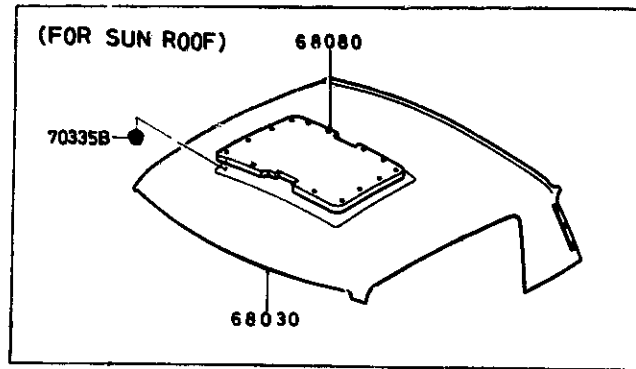

THE FRAMES IN THIS COLUMN INDICATE :

4-C3 6800A CEILING TRIM  
 4-J3 6840A TRIM & SCUFF PLATE

4-B3

**6800A CEILING TRIM**

**6800A-1 CEILING TRIM**

D-CODE (Key No.)	PART NAME	PART No.	Qty.	MODEL/DESCRIPTION	VIN (Chassis No.)
68015	CLIP ATTACHE PRENSA TRABA GAZA	8531-68-015	4		SA22C .. 588207-
68021	LINING, HEAD DOUBLURE, TOIT FIBRA PRINCIPAL	8531-68-021	1	STANDARD ROOF	
68026	PAD'B', PILLAR REMBOURRAGE'B' MONTANT	8871-68-026	2		
68030	CEILING, TOP CIEL DE PAVILLON CIELO INTERIOR DEL TECHO	8346-68-040B	1	80 MODEL-SUNROOF	SA22C .. 568501-
	BLACK		01		
	WINE		15		
	BROWN (SA22C 568501-606774)		73		
	BROWN (SA22C 606775-)		88		
		8871-68-030	1	STANDARD ROOF	
	BLACK		01		
	WINE		15		
	BROWN (SA22C 500001-535838)		21		
	BROWN (SA22C 535839-)		73		
		8973-68-040	1	79 MODEL-SUNROOF	SA22C .. 500001 -568500
	BLACK		01		
	WINE		15		