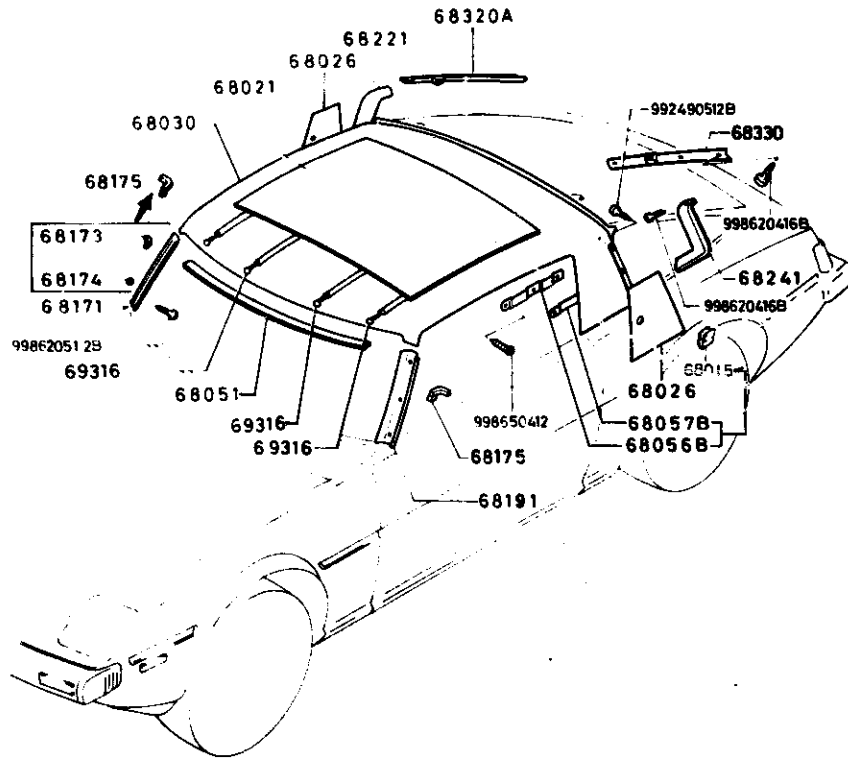

6800A CEILING TRIM

6800A-5 CEILING TRIM

D-CODE (Key No.)	PART NAME	PART No.	Qty.	MODEL DESCRIPTION	V I N Chassis No.
68191 CONT'D	BLACK	8871-68-191D	00		
	WINE		10		
	BROWN		21		
	BROWN		70	(SUNROOF ONLY)	
68221	TRIM(R),CTR-PILLAR GARNITURE (D), MONTANT C. MOLDURA(DER),(CENTRO)PILA	8871-68-221	1		SA22C -- 500001 -559739
	BLACK		00		
	WINE		10		
	BROWN (SA22C 500001-535838)		20		
68241	BROWN (SA22C 535839-559739)		21		
	TRIM(L),CTR-PILLAR GARNITURE (G), MONTANT C. MOLDURA (IZQ),(CENTRO)PILA	8871-68-221A	1		SA22C -- 559740-
	BLACK		00		
	WINE		10		
68241	BROWN		21		
	BROWN (SA22C 606775-)		70	(SUNROOF ONLY)	
	BLACK		00		
	WINE		10		
68241	BROWN (SA22C 500001-535838)		20		
	TRIM(L),CTR-PILLAR GARNITURE (G), MONTANT C. MOLDURA (IZQ),(CENTRO)PILA	8871-68-241	1		SA22C -- 500001 -559739
	BLACK		00		
	WINE		10		
	BROWN (SA22C 500001-535838)		20