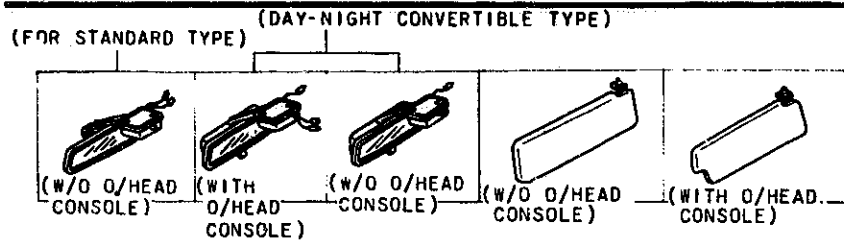

6900A VISOR, ASSIST HANDLE & MIRRORS

6900A-1 VISOR, ASSIST HANDLE & MIRRORS

D-CODE (Key No.)	PART NAME	PART No.	Qty.	MODEL / DESCRIPTION	V I N (Chassis No.)
68C90	BAG, SUNROOF	8973-68-090A	1	(FOR SUNROOF) 79 MODEL USA	SA22C .. 500001 -525593
		8973-68-090B	1	(FOR SUNROOF) 79 MOSEL USA	SA22C .. 525594 -568500
		8973-68-090C	1	(FOR SUNROOF) 80 MODEL USA	SA22C .. 568501-
		8974-68-090	1	(FOR SUNROOF) CANADA	SA22C .. 510189-
69110	MIRROR(R), REAR VIEW MIRDIR (D) ESPEJO DERECHO	8341-69-120	1	(REMOTE CONTROL TYPE) 80 MODEL	SA22C .. 592956-
		8871-69-110	1	(STANDARD TYPE) 79 MODEL	SA22C .. 525594 -568500
		8871-69-110A	1	(STANDARD TYPE) 80 MODEL	SA22C .. 568501-
69112B	SCREW, MIRROR VIS, MIRROR TORNILLO, ESPEJO	8341-69-178	4	(REMOTE CONTROL TYPE) 80 MODEL	SA22C .. 592956-
		8871-69-178	4	(STANDARD TYPE)	
69116	BASE(R), MIRROR SOCLE(D) MIRROIR	8341-69-131	1	(REMOTE CONTROL TYPE) 80 MODEL	SA22C .. 592956-
		8871-69-117	1	(STANDARD TYPE)	
69120A	STAY(R)	8341-69-122	1	(REMOTE CONTROL TYPE) 80 MODEL	
69120Y	STAY(L)	8341-69-182	1	(REMOTE CONTROL TYPE) 80 MODEL	
69123	SCREW	8341-69-123	1	(REMOTE CONTROL TYPE) 80 MODEL	
69130	MIRROR(L), REAR VIEW MIRDIR (G)	8341-69-180	1	(REMOTE CONTROL TYPE) 80 MODEL	SA22C .. 592956-
		8871-69-170	1	(STANDARD TYPE) 79 MODEL	SA22C ..