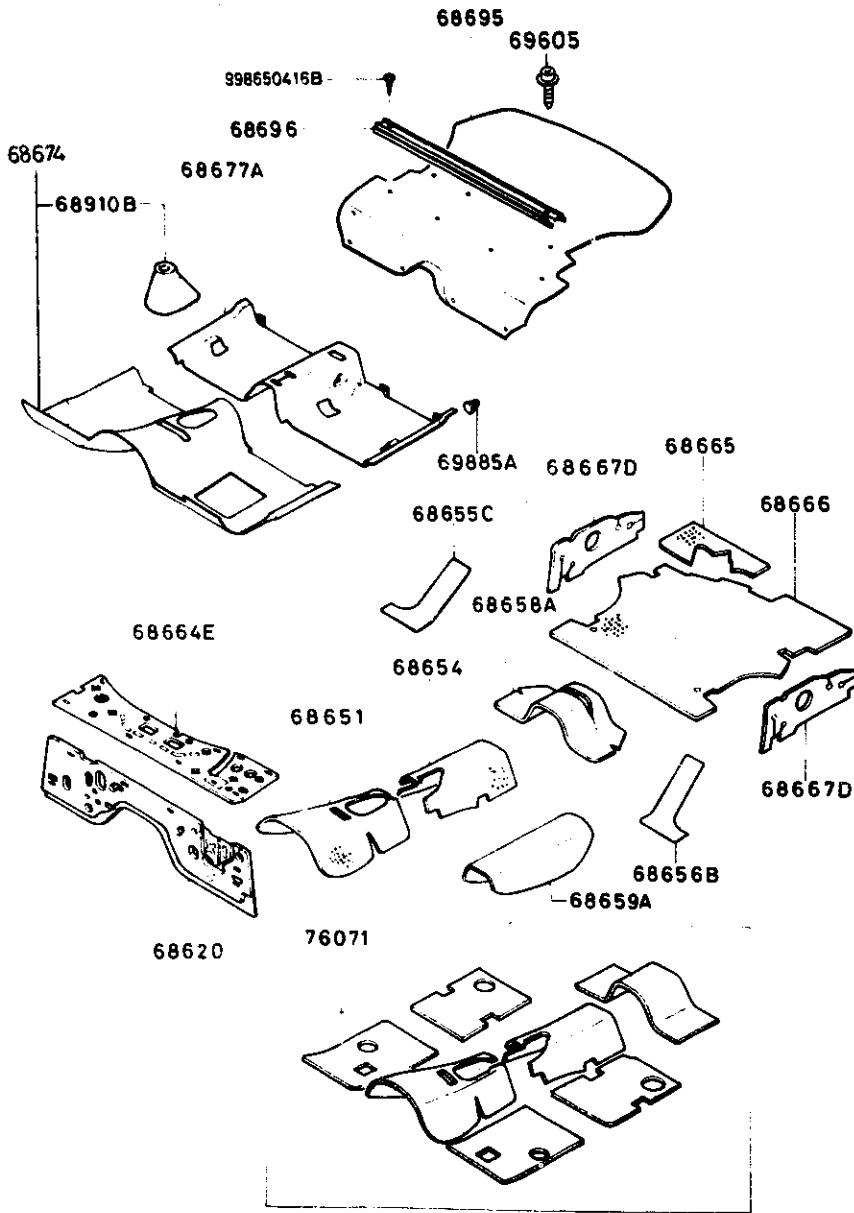

6860A FLOOR MAT & PADS

6860A-5 FLOOR MAT & PADS

D-CODE (Key No.)	PART NAME	PART No.	Qty.	MODEL DESCRIPTION	VIN (Chassis No.)
68677A CONT'D		8872-68-677D	1	(USE W/O REAR CONSOLE)	SA22C .. 576262-
	BROWN		25		
	BLACK		76		
	WINE		80		
		8973-68-677P		(ORD. BY 897368677P01) (LIMITED)	
			1	79 MODEL	
68695	MAT, TRUNK ROOM TAPIS, COFFRE ARRIERE ALFOMBRA DEL BAUL	8871-68-695	1	79 MODEL	SA22C .. 5J0001 -554324
	BLACK		77		
	WINE		81		
	BROWN		85		
		8871-68-695A	1		SA22C .. 504325-
	BLACK		77		
	WINE		91		
	BROWN		85		
68696	PLATE, MAT SET MOULURE DOSSIER ARR PLATO- JUEGO DE ALFOMBRAS	8871-68-696A	1		
68910B	BOOT, BRAKE	8869-75-011	1		SA22C .. 561377-
	BLACK		77		
		8871-75-011	1		SA22C .. 500001 -561876
69605	HOOK, TRUNK ROOM MAT AGRAFE, TAPIS COFFRE AR.	0187-69-605	2		SA22C .. 500001