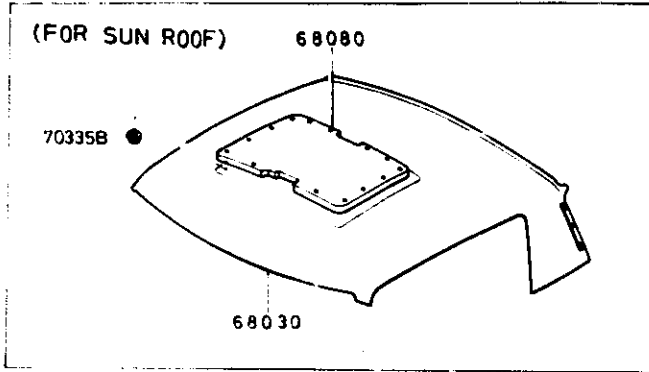

6800A CEILING TRIM

6800A-7* CEILING TRIM

D-CODE (Key No.)	PART NAME	PART No.	Qty.	MODEL DESCRIPTION	VIN Chassis No.
68330 CONT'D	WINE	3871-68-291	10		
	BROWN (SA22C 500001-535838)		20		
	BROWN (SA22C 535839-559739)		21		
		3871-68-291A	1		SA22C ... 500001-
	BLACK		00		
	WINE		10		
	BROWN		21		
	BROWN (SA22C 606775-)		70	(SUNROOF ONLY)	
69316	RUBBER, LISTING WIRE CAUTCHDUC	0208-69-316	4	STANDARD ROOF	
70335B	CLIP, D. TOP CEILING CLIPS	0305-70-335	17	SUNROOF