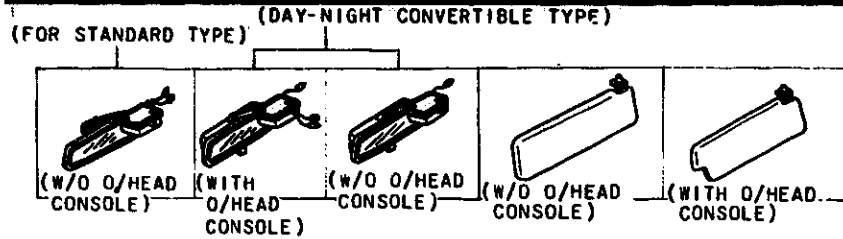

6900A VISOR, ASSIST HANDLE & MIRRORS

6900A-6* VISOR, ASSIST HANDLE & MIRRORS

D-CODE (Key No.)	PART NAME	PART No.	Qty.	MODEL/DESCRIPTION	VIN (Chassis No.)
69570A CONT'D	BLACK	8341-69-570	00		568501-
	WINE		10		
	BROWN		20		
69580	STRAP*B*, CARGOROOM CGURROIE FIXATION*B*	8341-69-580	1	80 MODEL	SA22C .. 568501-
	BLACK		00		
	WINE		10		
	BROWN		20		
		8871-69-580	1	79 MODEL	SA22C .. 500001 -568500
69941	COAT HOOK CROCHET	0376-69-941	2		
	BLACK		01