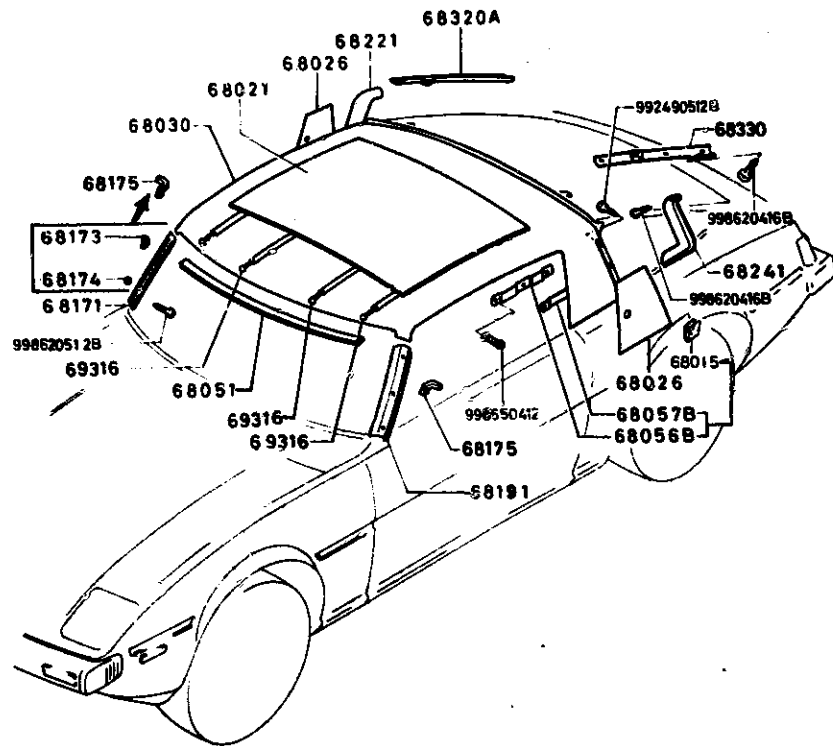

6800A CEILING TRIM

6800A-2 CEILING TRIM

D-CODE (Key No.)	PART NAME	PART No.	Qty.	MODEL DESCRIPTION	VIN (Chassis No.)
68030 CONT'D	BROWN (SA22C 500001-535838)	8973-68-040	21		
	BROWN (SA22C 535839-568500)		73		
	68051 PLATE,T/CEILING-FRT. PLAQUE CIEL.AV.	6871-53-041	1		
68056B	PLATE(R),SET JEU DE PLAQUES(D)	8871-68-056	1		SA22C .. 500001 -588206
68057B	PLATE(L),SET JEU DE PLAQUES(G)	8871-68-056	1		SA22C .. 512943 -588206
		8871-68-057	1		SA22C .. 500001 -512942
68080	CEILING,R.TOP CIEL	8346-68-080A	1	80 MODEL-SUNROOF	SA22C .. 568501-
	BLACK		01		
	WINE		15		
	BROWN (SA22C 568501-606774)		73		
	BROWN (SA22C 606775-)		88		
		8973-68-080A	1	79 MODEL-SUNROOF	SA22C .. 500001 -568500
	BLACK		01		
	WINE		15		
	BROWN (SA22C 500001-535838)		21		
	BROWN (SA22C 535839-568500)		73		
68171	TRIM(R),FRT-PILLAR GARNITURE (D), MONTANT AV	8871-68-171A	1		SA22C .. 500001