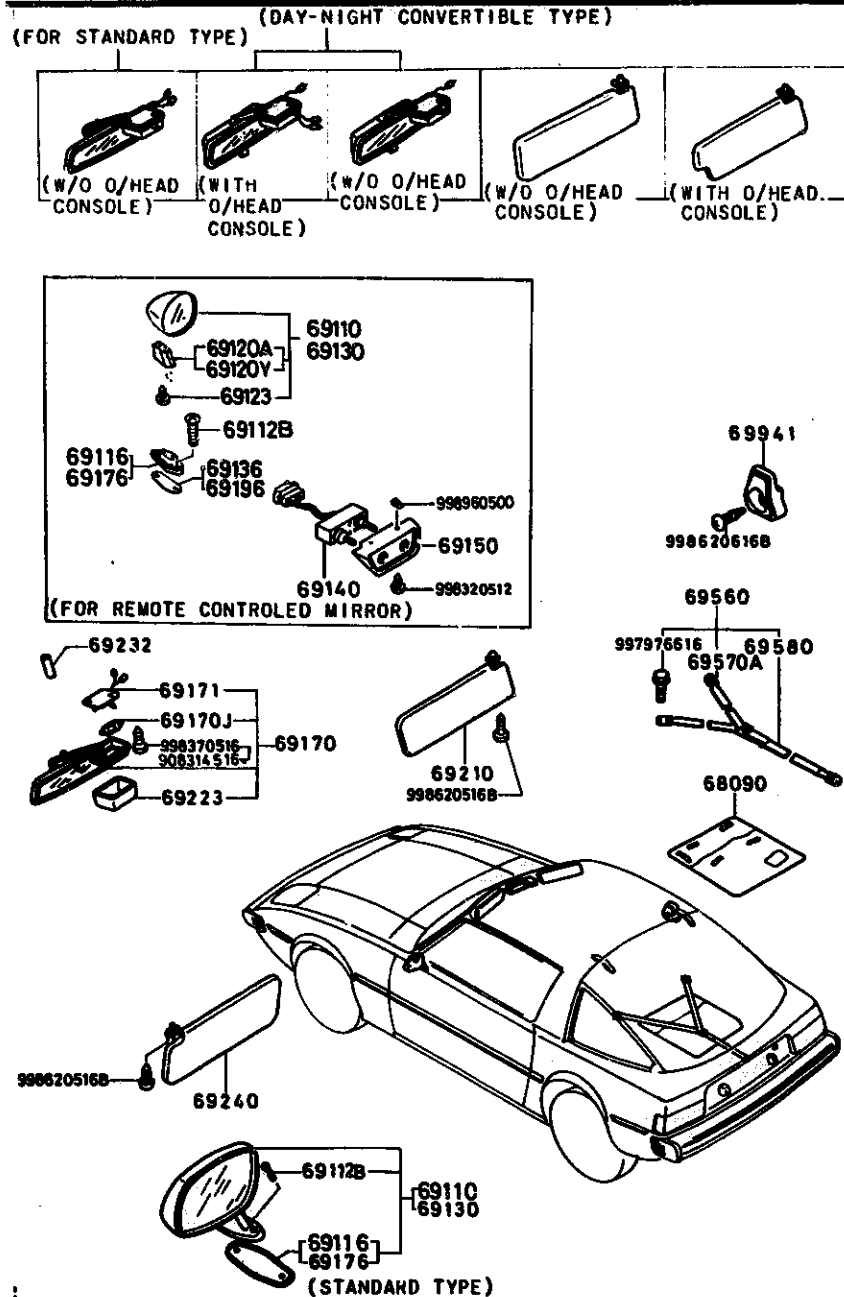

6900A VISOR, ASSIST HANDLE & MIRRORS

6900A-3 VISOR, ASSIST HANDLE & MIRRORS

D-CODE (Key No.)	PART NAME	PART No.	Qty.	MODEL/ DESCRIPTION	VIN (Chassis No.)		
69176 CONT'D	SOCLE(G)MIRROIR <A>	8341-69-191	1	80 MODEL	SA22C .. 592956-		
		8871-69-177	1	(STANDARD TYPE)			
69196	GASKET(L),MIRROR JOINT MIRROIR(G)	8341-69-116	1	(FOR REMO.CON.MIRROR) 80 MODEL	SA22C .. 592956-		
69210	SUN VISOR(R) PARE-SOLEIL (D) VISERA(D)	8347-69-270	1	(W/MIRROR) (FOR W/O O/HEAD CONSOLE) 80 MODEL	SA22C .. 568501-		
				BLACK	01		
				WINE	15		
				BROWN	73		
				BROWN (SA22C 606775-)	88	(SUNROOF ONLY)	
				8871-69-270	1	(FOR O/HEAD CONSOLE) 79 MODEL STD.ROOF	SA22C .. 500001 -568500
						BLACK	01
						WINE	15
						BROWN (SA22C 500001-535838)	21
						BROWN (SA22C 535839-568500)	73
		8872-69-270	1	(W/O MIRROR) (FOR W/O O/HEAD CONSOLE)			
				BLACK	01		
				WINE	15		
				BROWN (SA22C 500001-535838)	21		
				BROWN (SA22C 535839-)	73