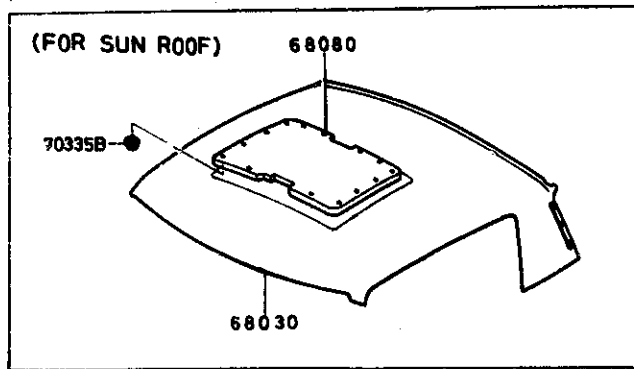

6800A CEILING TRIM

6800A-2 CEILING TRIM

D-CODE (Key No.)	PART NAME	PART No.	Qty.	MODEL DESCRIPTION	VIN (Chassis No.)
68030 CONT'D	BROWN (SA22C 500001-535838)	8973-68-040	21		
	BROWN (SA22C 535839-568500)		73		
	68051 PLATE,T/CEILING-FRT. PLAQUE CIEL.AV.	6871-53-041	1		
68056B	PLATE(R),SET JEU DE PLAQUES(D)	8871-68-056	1		SA22C .. 500001 -588206
68057B	PLATE(L),SET JEU DE PLAQUES(G)	8871-68-056	1		SA22C .. 512943 -588206
		8871-68-057	1		SA22C .. 500001 -512942
68080	CEILING,R.TOP CIEL	8346-68-080A	1	80 MODEL-SUNROOF	SA22C .. 568501-
	BLACK		01		
	WINE		15		
	BROWN (SA22C 568501-606774)		73		
	BROWN (SA22C 606775-)		88		
		8973-68-080A	1	79 MODEL-SUNROOF	SA22C .. 500001 -568500
	BLACK		01		
	WINE		15		
	BROWN (SA22C 500001-535838)		21		
	BROWN (SA22C 535839-568500)		73		
68171	TRIM(R),FRT-PILLAR GARNITURE (D), MONTANT AV	8871-68-171A	1		SA22C .. 500001