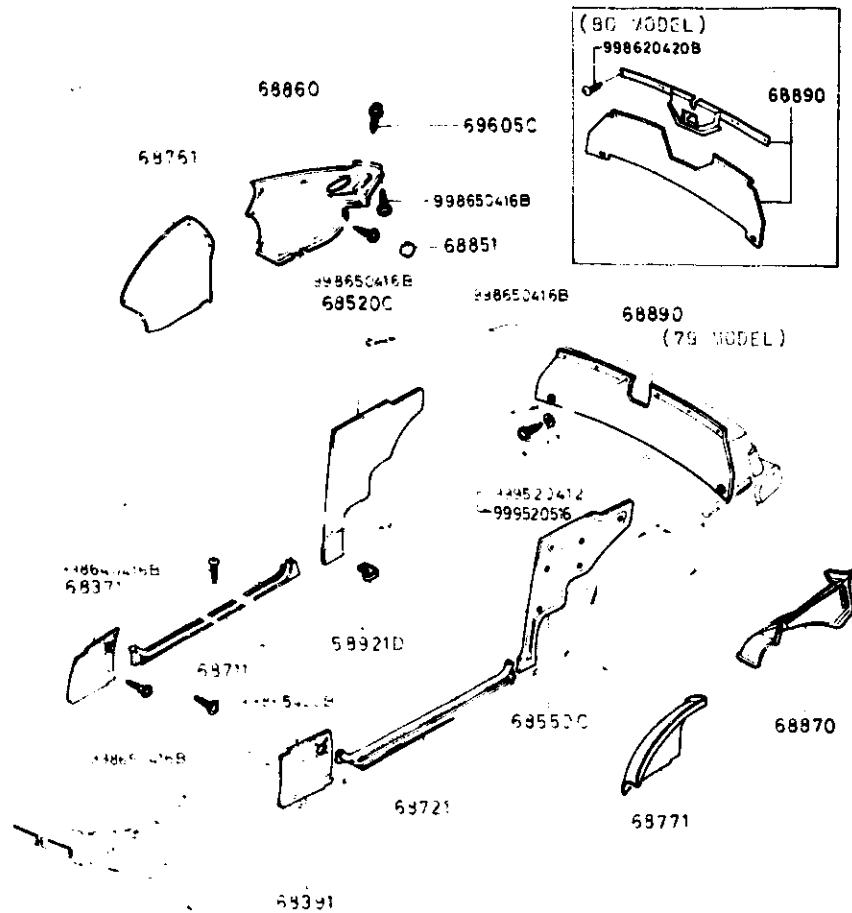

6840A TRIM & SCUFF PLATE

6840A-3 TRIM & SCUFF PLATE

D-CODE (Key No.)	PART NAME	PART No.	Qty.	MODEL DESCRIPTION	VIN Chassis No
68391 CONT'D		8871-68-390B			-624202
	BLACK		00		
	WINE		10		
	BROWN (SA22C 525594-535838)		20		
	BROWN (SA22C 535839-624202)		21		
	BROWN (SA22C 808775-624202)		70	(SUNROOF ONLY)	
		8871-68-390C	1	(USE W/SPEAKER)	SA22C 525594- 624202
	BLACK		00		
	WINE		10		
	BROWN		21		
	BROWN		70	(SUNROOF ONLY)	
		8872-68-390	1	(USE W/O SPEAKER)	SA22C 525594- 624202
	BLACK		00		
	WINE		10		
	BROWN		20		
		8872-68-390B	1	(USE W/O SPEAKER)	SA22C 525594- 624202
	BLACK		00		
	WINE		10