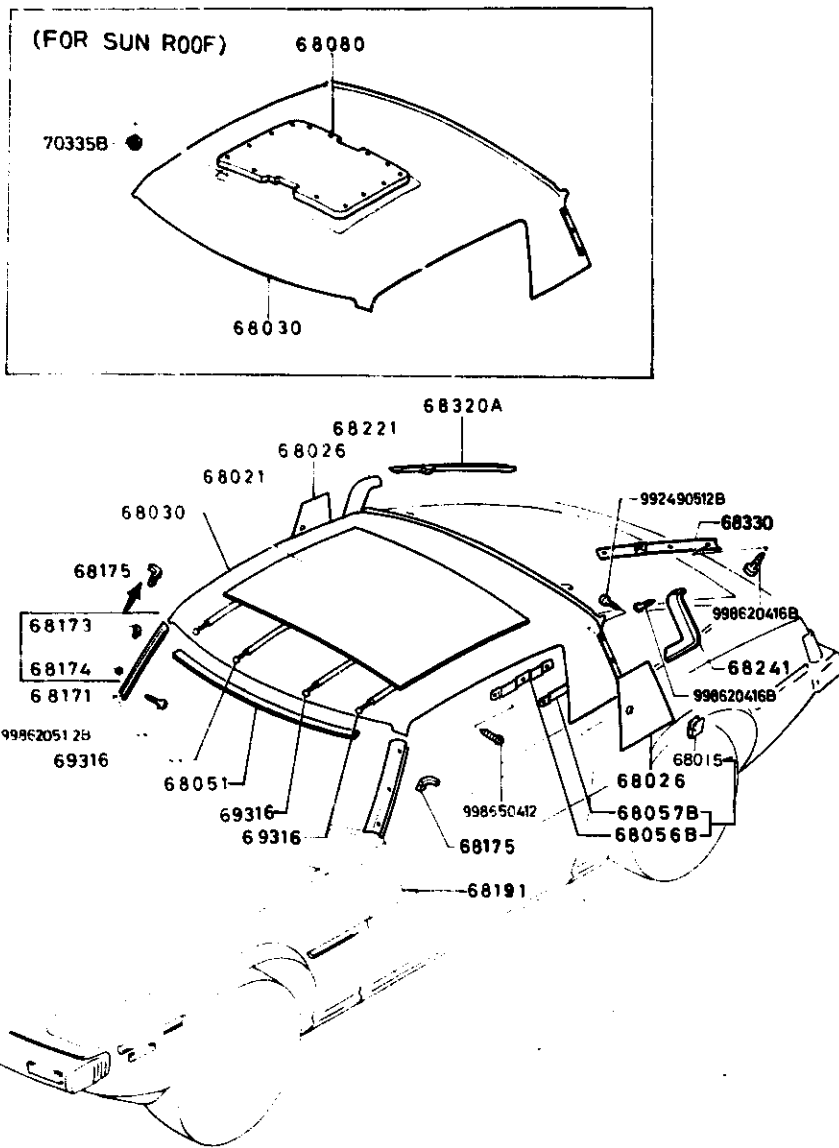

6800A CEILING TRIM

6800A-6 CEILING TRIM

D-CODE (Key No.)	PART NAME	PART No.	Qty.	MODEL DESCRIPTION	V I N (Chassis No.)
68241 CONT'D	BROWN (SA22C 535839-559739)	8871-68-241	21		
	BLACK	8871-68-241A	1		SA22C .. 559740-
	WINE		10		
	BROWN		21		
	BROWN (SA22C 606775-)		70	(SUNROOF ONLY)	
68320A	TRIM(R), REAR PILLAR GARNITURE (D), MONTANT AR MOLDURA(DER), LUNETAS TRAS.	8871-68-271	1		SA22C .. 500001 -559739
	BLACK		00		
	WINE		10		
	BROWN (SA22C 500001-535838)		20		
	BROWN (SA22C 535839-559739)		21		
	BROWN (SA22C 606775-)	8871-68-271A	1		SA22C .. 559740-
	BLACK		00		
	WINE		10		
	BROWN		21		
	BROWN (SA22C 606775-)		70	(SUNROOF ONLY)	
68330	TRIM(L), REAR PILLAR GARNITURE (G), MONTANT AR MOLDURA(IZQ), PILAR TRASER	8871-68-291	1		SA22C .. 500001 -559739
	BLACK		00