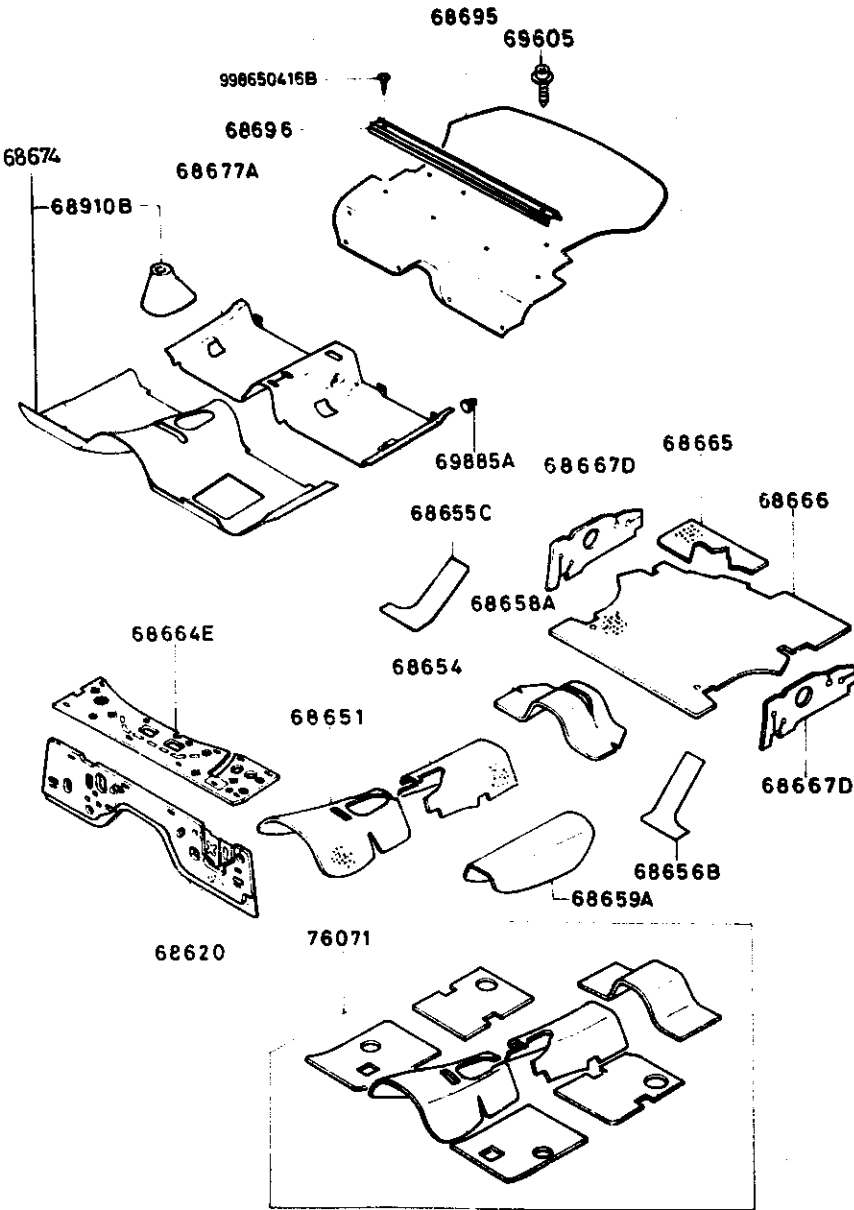

6860A FLOOR MAT & PADS

6860A-2 FLOOR MAT & PADS

D-CODE (Key No.)	PART NAME	PART No.	Qty.	MODEL DESCRIPTION	V I N (Chassis No.)
68674 CONT'D	WINE	6871-68-671			
			17		
	BROWN		24		
	BLACK		75		
		6871-68-671A	1		SA22C .. 525594 -576261
	WINE (SA22C 525594-535838)		17		
	BROWN (SA22C 525594-535838)		24		
	BROWN (SA22C 535839-576261)		25		
	BLACK (SA22C 525594-535838)		75		
	BLACK (SA22C 535839-576261)		76		
	WINE (SA22C 535839-576261)		80		
		6871-68-671B	1		SA22C .. 576262 -617318
	BROWN		25		
	BLACK		76		
	WINE		80		
		*6871-68-671C	1		SA22C .. 617319-
	BROWN		25		
	BLACK		76		
	WINE		80