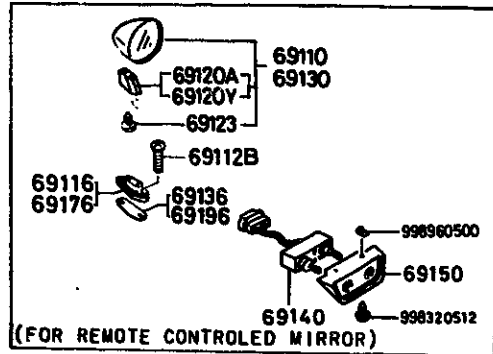

6900A VISOR, ASSIST HANDLE & MIRRORS

6900A-6* VISOR, ASSIST HANDLE & MIRRORS

D-CODE (Key No.)	PART NAME	PART No.	Qty.	MODEL/DESCRIPTION	VIN (Chassis No.)
69570A CONT'D	BLACK	8341-69-570	00		568501-
	WINE		10		
	BROWN		20		
69580	STRAP*B*, CARGOROOM CGURROIE FIXATION*B*	8341-69-580	1	80 MODEL	SA22C .. 568501-
	BLACK		00		
	WINE		10		
	BROWN		20		
		8871-69-580	1	79 MODEL	SA22C .. 500001 -568500
69941	COAT HOOK CROCHET	0376-69-941	2		
	BLACK		01