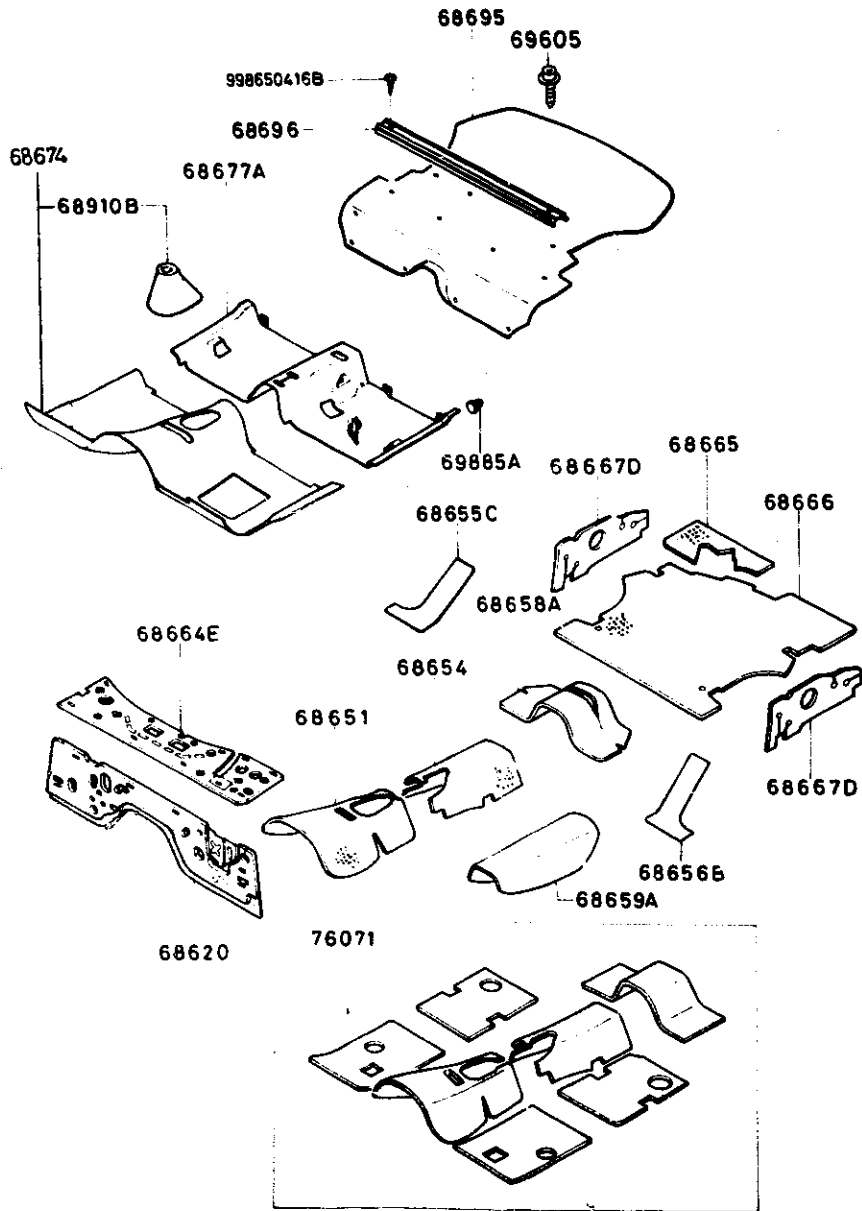

6860A FLOOR MAT & PADS

6860A-4 FLOOR MAT & PADS

D-CODE (Key No.)	PART NAME	PART No.	Qty	MODEL DESCRIPTION	VIN (Chassis No.)
68677A CONT'D	BLACK	8671-68-677D	76		
	WINE		80		
		8872-68-677A	1	(USE W/O REAR CONSOLE)	SA22C .. 500001 -51J188
	WINE		17		
	BROWN		24		
	BLACK		75		
		8872-68-677B	1	(USE W/O REAR CONSOLE)	SA22C .. 510139 -525593
	WINE		17		
	BROWN		24		
	BLACK		75		
		8872-68-677C	1	(USE W/O REAR CONSOLE)	SA22C .. 525594 -576261
	WINE (SA22C 525594-535838)		17		
	BROWN (SA22C 525594-535838)		24		
	BROWN (SA22C 535839-576261)		25		
	BLACK (SA22C 525594-535838)		75		
	BLACK (SA22C 535839-576261)		76		
	WINE (SA22C 535839-576261)		80