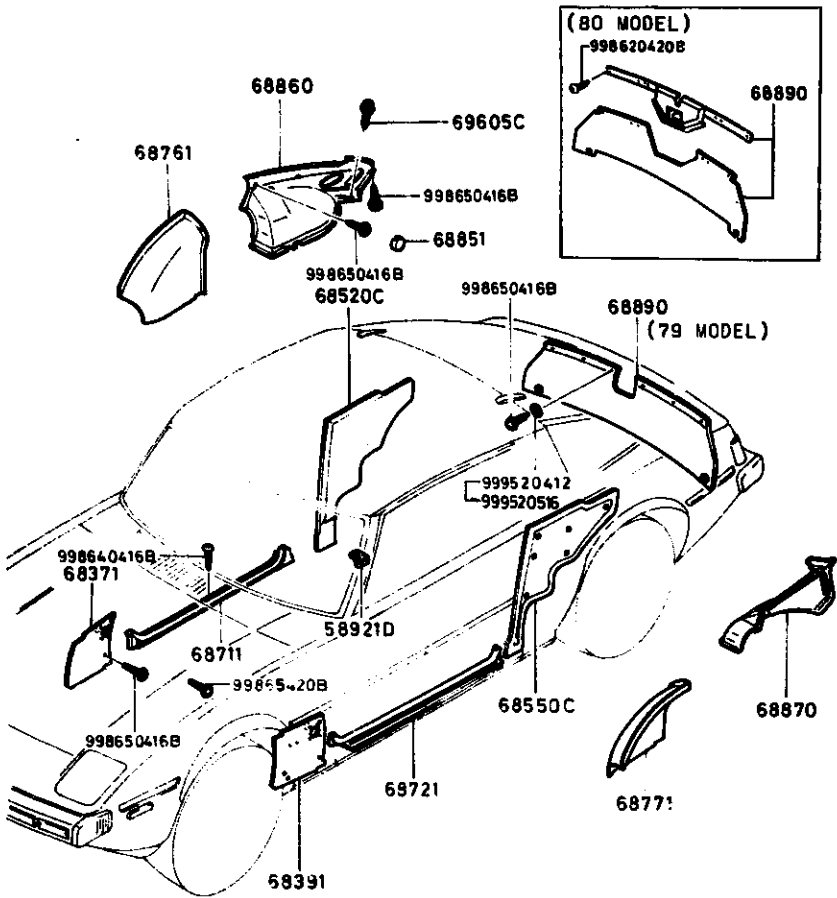

6840A TRIM & SCUFF PLATE

6840A-7 TRIM & SCUFF PLATE

D-CODE (Key No.)	PART NAME	PART No.	Qty.	MODEL/DESCRIPTION	VIN (Chassis No.)
68851 CONT'D	BROWN (SA22C 535839-)	8871-68-851 23			
	BROWN (SA22C 606775-)	70		(SUNROOF ONLY)	
68860	TRIM(R), TRUNK SIDE GARNITURE (D), COTE COFFR MOLDURA(DER), LADO MALETER	8871-68-861	1		
	BLACK	00			
	WINE	10			
	BROWN (SA22C 500001-535838)	20			
	BROWN (SA22C 535839-)	23			
	BROWN (SA22C 606775-)	70		(SUNROOF ONLY)	
68870	TRIM(L), TRUNK SIDE GARNITURE (G), COTE COFFR MOLDURA(IZQ), LADO MALETER	8871-68-871	1		
	BLACK	00			
	WINE	10			
	BROWN (SA22C 500001-535838)	20			
	BROWN (SA22C 535839-)	23			
	BROWN (SA22C 606775-)	70		(SUNROOF ONLY)	
68890	TRIM, TRUNK END GARNITURE DE COIN, COFFR MOLDURA, FINAL MALETERO	8341-68-890	1	80 MODEL	SA22C -- 568501-
	BLACK	00			
	WINE	10			
	BROWN	20