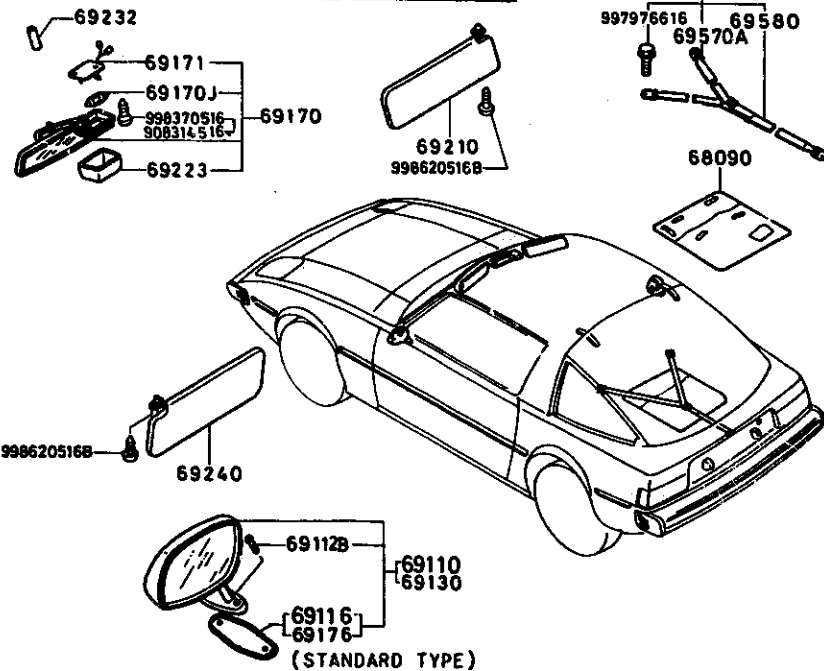

6900A VISOR, ASSIST HANDLE & MIRRORS

6900A-1 VISOR, ASSIST HANDLE & MIRRORS

D-CODE (Key No.)	PART NAME	PART No.	Qty.	MODEL / DESCRIPTION	V I N (Chassis No.)
68C90	BAG, SUNROOF	8973-68-090A	1	(FOR SUNROOF) 79 MODEL USA	SA22C .. 500001 -525593
		8973-68-090B	1	(FOR SUNROOF) 79 MOSEL USA	SA22C .. 525594 -568500
		8973-68-090C	1	(FOR SUNROOF) 80 MODEL USA	SA22C .. 568501-
		8974-68-090	1	(FOR SUNROOF) CANADA	SA22C .. 510189-
69110	MIRROR(R), REAR VIEW MIRDIR (D) ESPEJO DERECHO	8341-69-120	1	(REMOTE CONTROL TYPE) 80 MODEL	SA22C .. 592956-
		8871-69-110	1	(STANDARD TYPE) 79 MODEL	SA22C .. 525594 -568500
		8871-69-110A	1	(STANDARD TYPE) 80 MODEL	SA22C .. 568501-
69112B	SCREW, MIRROR VIS, MIRROR TORNILLO, ESPEJO	8341-69-178	4	(REMOTE CONTROL TYPE) 80 MODEL	SA22C .. 592956-
		8871-69-178	4	(STANDARD TYPE)	
69116	BASE(R), MIRROR SOCLE(D) MIRROIR	8341-69-131	1	(REMOTE CONTROL TYPE) 80 MODEL	SA22C .. 592956-
		8871-69-117	1	(STANDARD TYPE)	
69120A	STAY(R)	8341-69-122	1	(REMOTE CONTROL TYPE) 80 MODEL	
69120Y	STAY(L)	8341-69-182	1	(REMOTE CONTROL TYPE) 80 MODEL	
69123	SCREW	8341-69-123	1	(REMOTE CONTROL TYPE) 80 MODEL	
69130	MIRROR(L), REAR VIEW MIRDIR (G)	8341-69-180	1	(REMOTE CONTROL TYPE) 80 MODEL	SA22C .. 592956-
		8871-69-170	1	(STANDARD TYPE) 79 MODEL	SA22C ..