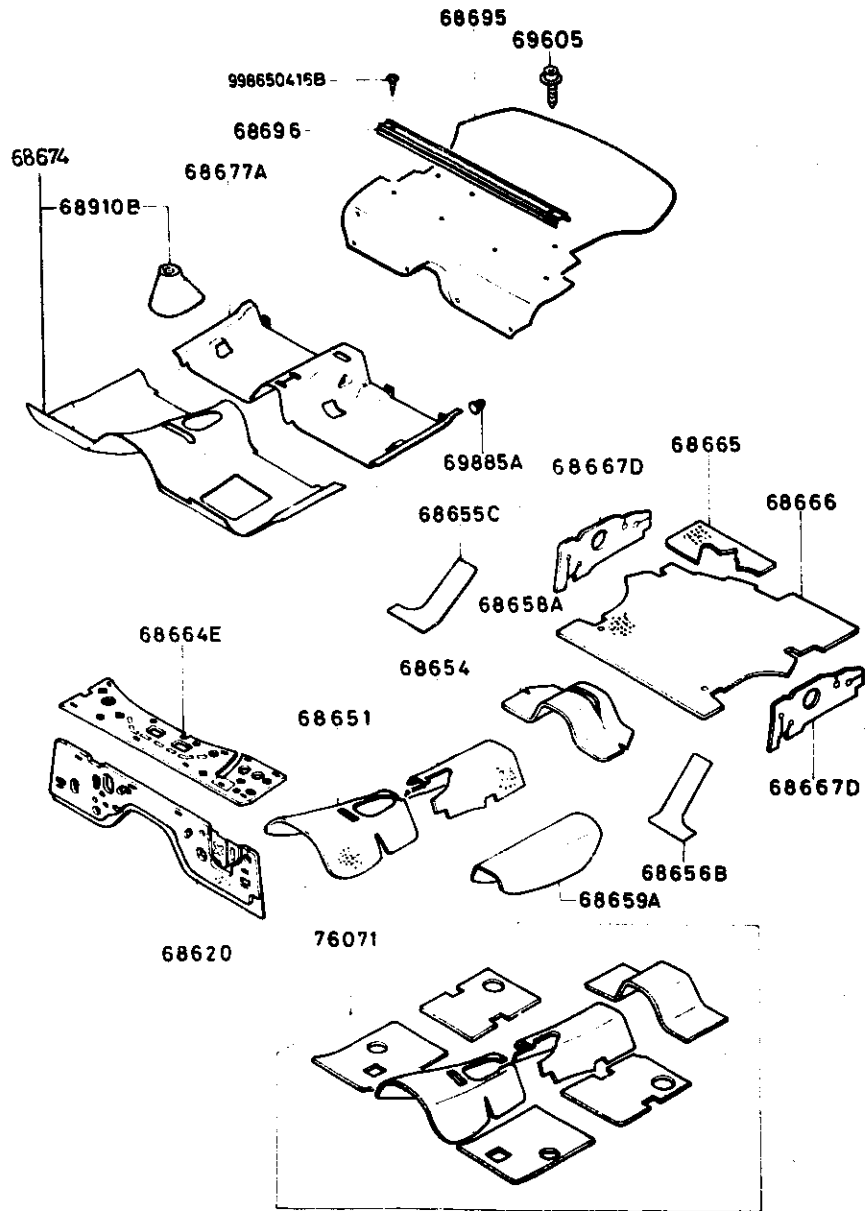

6860A FLOOR MAT & PADS

6860A-3 FLOOR MAT & PADS

D-CODE (Key No.)	PART NAME	PART No.	Qty.	MODEL DESCRIPTION	VIN (Chassis No.)
68677A	MAT, REAR FLOOR TAPIS PLANCHER ARR.	8871-68-677A	1	(USE W/REAR CONSOLE)	SA22C .. 500001 -510188
	WINE	17			
	BROWN	24			
	BLACK	75			
		8871-68-677B	1	(USE W/REAR CONSOLE)	SA22C .. 510189 -525593
	WINE	17			
	BROWN	24			
	BLACK	75			
		8871-68-677C	1	(USE W/REAR CONSOLE)	SA22C .. 525594 -576761
	WINE (SA22C 525594-535838)	17			
	BROWN (SA22C 525594-535838)	24			
	BROWN (SA22C 535839-576761)	25			
	BLACK (SA22C 525594-535838)	75			
	BLACK (SA22C 535839-576761)	76			
	WINE (SA22C 535839-576761)	80			
		8871-68-677D	1	(USE W/REAR CONSOLE)	SA22C .. 576761-
	BROWN	25