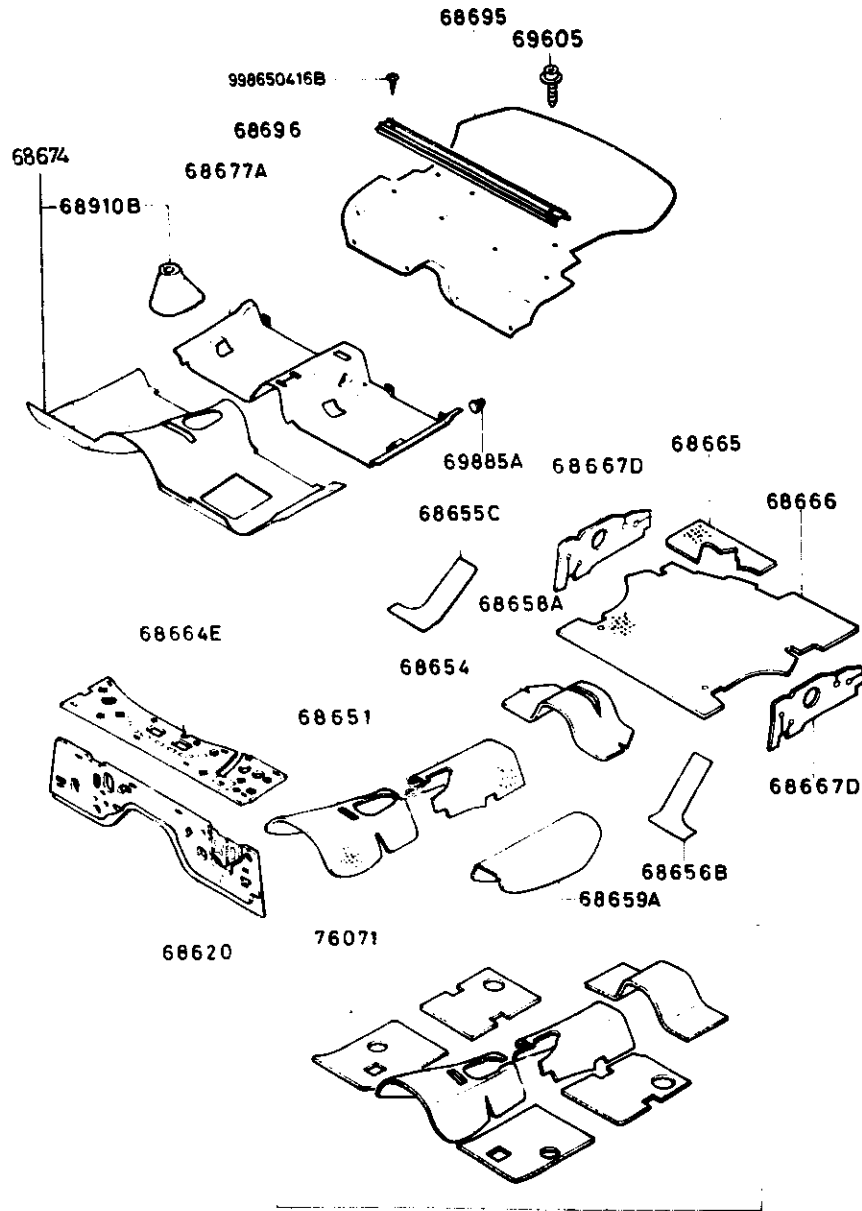

6860A FLOOR MAT & PADS

6860A-6* FLOOR MAT & PADS

D-CODE (Key No.)	PART NAME	PART No.	Qty.	MODEL DESCRIPTION	VIN Chassis No.
69605 CONT'D 69885A	BROCHE ALFOMBRA BALIJERO FASTENER AGRAFE SOPORTE	0187-69-605 0866-69-885			-589267
	BLACK	00			SA22C .. 500001
	BROWN	05			-573960
		*0866-69-385A	7		SA 22 C .. 573901-
	BLACK	00			
	BROWN	05			
76071	SILENCER, FLOOR INSONORISATEUR PLANCHER SILENCIADOR, PISO	0208-76-071	1	(30CM X 30CM)