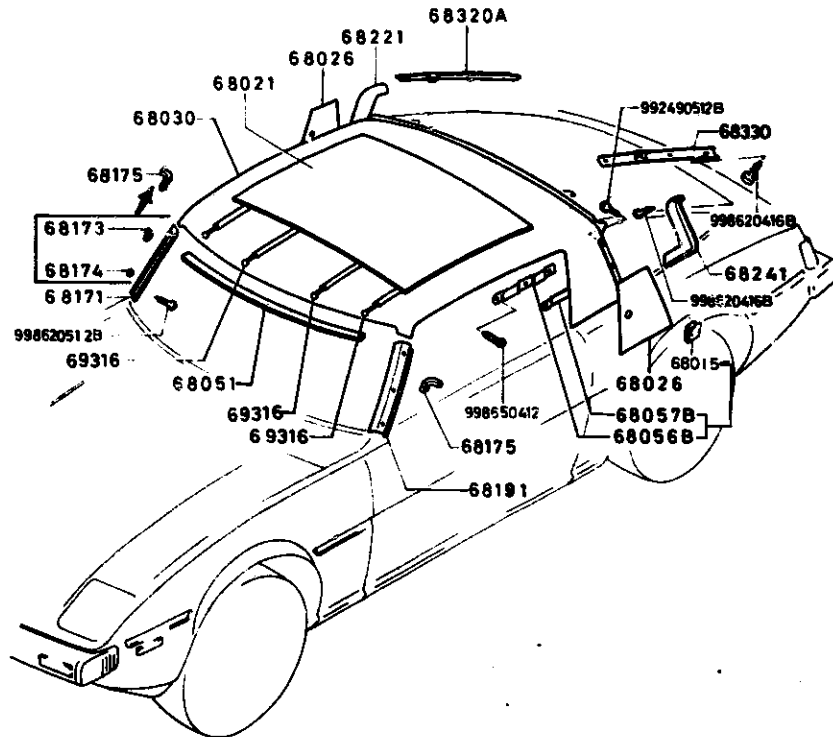

THE FRAMES IN THIS COLUMN INDICATE :

4-C3 6800A CEILING TRIM  
 4-J3 6840A TRIM & SCUFF PLATE

4-B3

**6800A CEILING TRIM**

**6800A-1 CEILING TRIM**

D-CODE (Key No.)	PART NAME	PART No.	Qty.	MODEL/DESCRIPTION	VIN (Chassis No.)
68015	CLIP ATTACHE PRENSA TRABA GAZA	8531-68-015	4		SA22C .. 588207-
68021	LINING, HEAD DOUBLURE, TOIT FIBRA PRINCIPAL	8531-68-021	1	STANDARD ROOF	
68026	PAD'B', PILLAR REMBOURRAGE'B' MONTANT	8871-68-026	2		
68030	CEILING, TOP CIEL DE PAVILLON CIELO INTERIOR DEL TECHO	8346-68-040B	1	80 MODEL-SUNROOF	SA22C .. 568501-
	BLACK		01		
	WINE		15		
	BROWN (SA22C 568501-606774)		73		
	BROWN (SA22C 606775-)		88		
		8871-68-030	1	STANDARD ROOF	
	BLACK		01		
	WINE		15		
	BROWN (SA22C 500001-535838)		21		
	BROWN (SA22C 535839-)		73		
		8973-68-040	1	79 MODEL-SUNROOF	SA22C .. 500001 -568500
	BLACK		01		
	WINE		15		