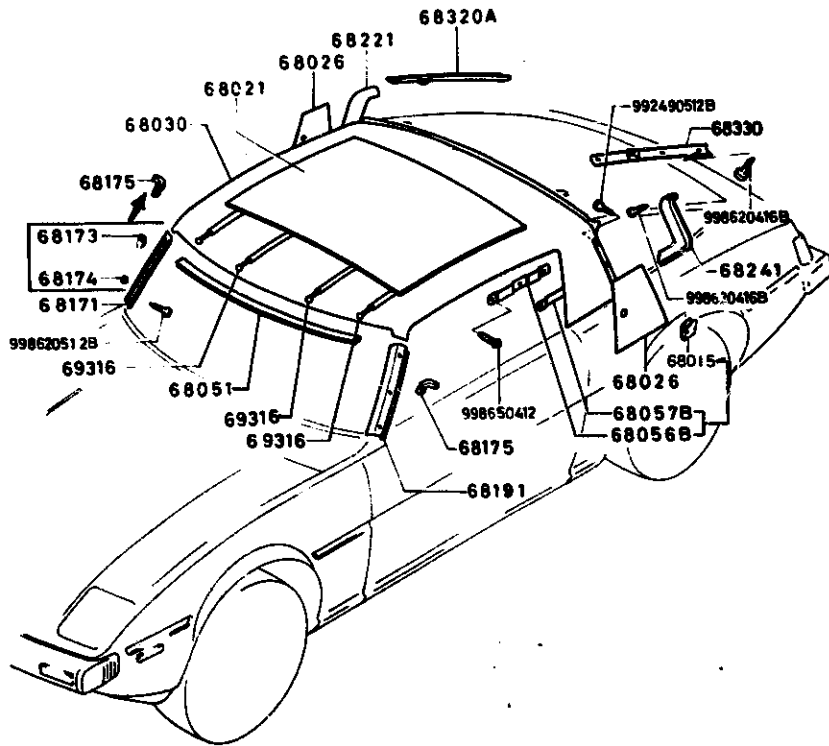

6800A CEILING TRIM

6800A-3 CEILING TRIM

D-CODE (Key No.)	PART NAME	PART No.	Qty.	MODEL/ DESCRIPTION	VIN (Chassis No.)
68171 CONT'D	HOLDURA(DER),PILAR DELANT	8871-68-171A			-531148
	BLACK		00		
	WINE		10		
	BROWN		20		
		8871-68-171B	1		SA22C .. 531149 -554324
	BLACK		00		
	WINE		10		
	BROWN (SA22C 531149-535838)		20		
	BROWN (SA22C 535839-554324)		21		
		8871-68-171C	1		SA22C .. 554325 -619392
	BLACK		00		
	WINE		10		
	BROWN		21		
	BROWN (SA22C 606775-)		70	(SUNROOF ONLY)	
		*8871-68-171D	1		SA22C .. 619393-
	BLACK		00		
	WINE		10		
	BROWN		21		
	BROWN		70	(SUNROOF ONLY)	
68173	SEALER,UPPER	8871-68-173	2		SA22C ..