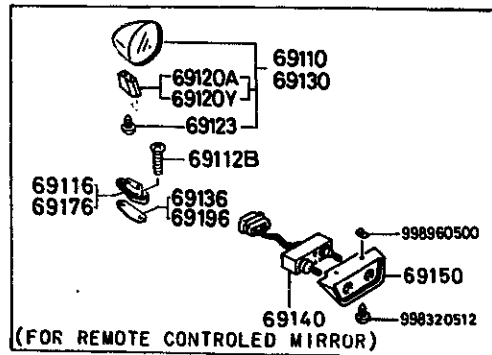

6900A VISOR, ASSIST HANDLE & MIRRORS

6900A-1 VISOR, ASSIST HANDLE & MIRRORS

D-CODE (Key No.)	PART NAME	PART No.	Qty.	MODEL / DESCRIPTION	V I N (Chassis No.)
68C90	BAG, SUNROOF	8973-68-090A	1	(FOR SUNROOF) 79 MODEL USA	SA22C .. 500001 -525593
		8973-68-090B	1	(FOR SUNROOF) 79 MOSEL USA	SA22C .. 525594 -568500
		8973-68-090C	1	(FOR SUNROOF) 80 MODEL USA	SA22C .. 568501-
		8974-68-090	1	(FOR SUNROOF) CANADA	SA22C .. 510189-
69110	MIRROR(R), REAR VIEW MIRDIR (D) ESPEJO DERECHO	8341-69-120	1	(REMOTE CONTROL TYPE) 80 MODEL	SA22C .. 592956-
		8871-69-110	1	(STANDARD TYPE) 79 MODEL	SA22C .. 525594 -568500
		8871-69-110A	1	(STANDARD TYPE) 80 MODEL	SA22C .. 568501-
69112B	SCREW, MIRROR VIS, MIRROR TORNILLO, ESPEJO	8341-69-178	4	(REMOTE CONTROL TYPE) 80 MODEL	SA22C .. 592956-
		8871-69-178	4	(STANDARD TYPE)	
69116	BASE(R), MIRROR SOCLE(D) MIRROIR	8341-69-131	1	(REMOTE CONTROL TYPE) 80 MODEL	SA22C .. 592956-
		8871-69-117	1	(STANDARD TYPE)	
69120A	STAY(R)	8341-69-122	1	(REMOTE CONTROL TYPE) 80 MODEL	
69120Y	STAY(L)	8341-69-182	1	(REMOTE CONTROL TYPE) 80 MODEL	
69123	SCREW	8341-69-123	1	(REMOTE CONTROL TYPE) 80 MODEL	
69130	MIRROR(L), REAR VIEW MIRDIR (G)	8341-69-180	1	(REMOTE CONTROL TYPE) 80 MODEL	SA22C .. 592956-
		8871-69-170	1	(STANDARD TYPE) 79 MODEL	SA22C ..