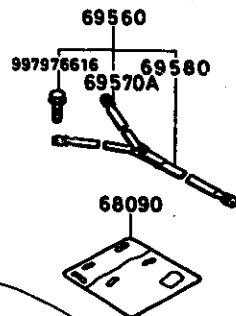

6900A VISOR, ASSIST HANDLE & MIRRORS

6900A-6* VISOR, ASSIST HANDLE & MIRRORS

D-CODE (Key No.)	PART NAME	PART No.	Qty.	MODEL/DESCRIPTION	VIN (Chassis No.)
69570A CONT'D	BLACK	8341-69-570	00		568501-
	WINE		10		
	BROWN		20		
69580	STRAP*B*, CARGOROOM CGURROIE FIXATION*B*	8341-69-580	1	80 MODEL	SA22C .. 568501-
	BLACK		00		
	WINE		10		
	BROWN		20		
		8871-69-580	1	79 MODEL	SA22C .. 500001 -568500
69941	COAT HOOK CROCHET	0376-69-941	2		
	BLACK		01