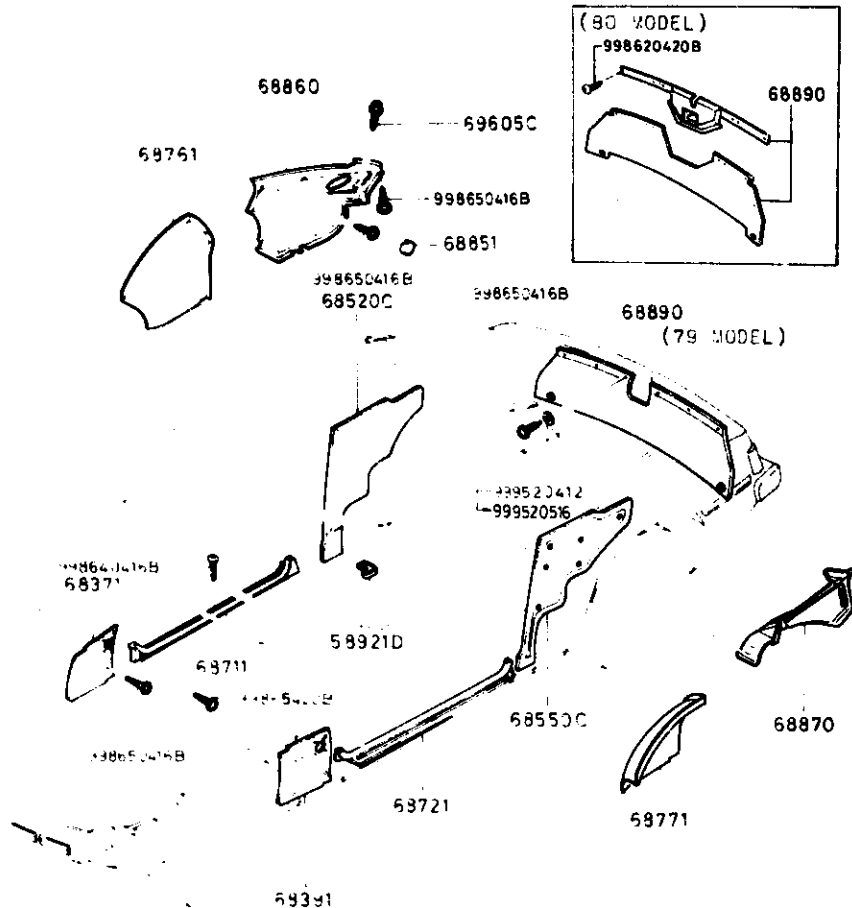

6840A TRIM & SCUFF PLATE

6840A-1 TRIM & SCUFF PLATE

D-CODE (Key No.)	PART NAME	PART No.	Qty	MODEL DESCRIPTION	VIN Chassis No.
58921D	FASTENER AGRAFE SOPORTE	0208-58-921	12		
68371	TRIM(R), FRONT SIDE GARNITURE (D), COTE AV. MOLDURA(DER), LADO DELANT.	8871-68-370	1	(USE W/SPEAKER)	SA22C .. 500001 -525593
	BLACK	00			
	WINE	10			
	BROWN	20			
		8871-66-370B	1	(USE W/SPEAKER)	SA22C .. 525594 -559739
	BLACK	00			
	WINE	10			
	BROWN (SA22C 525594-535838)	20			
	BROWN (SA22C 535839-559739)	21			
		8871-68-370C	1	(USE W/SPEAKER)	SA22C .. 559740-
	BLACK	00			
	WINE	10			
	BROWN	21			
	BROWN (SA22C 606775-)	70		(SUNROOF ONLY)	
		8872-68-370	1	(USE W/O SPEAKER)	SA22C .. 500001 -525593
	BLACK	00