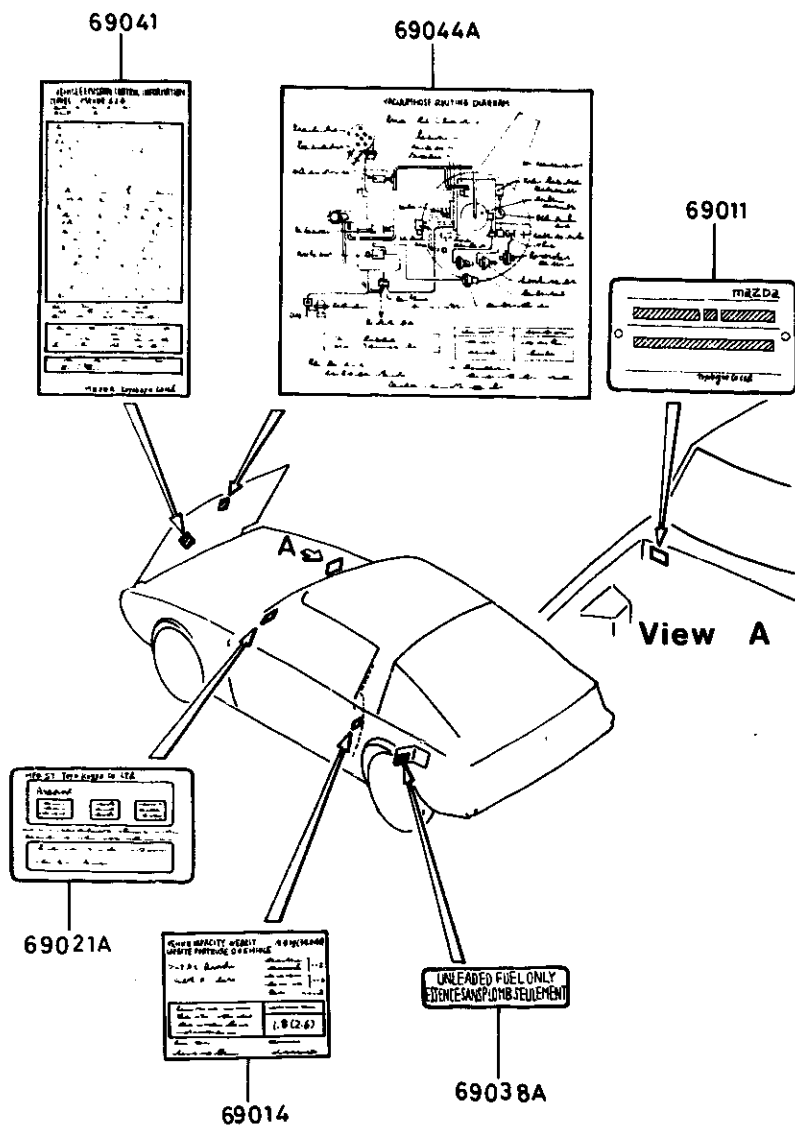

6930A CAUTION PLATES

6930A-1* CAUTION PLATES

D-CODE (Key No.)	PART NAME	PART No.	Qty.	MODEL DESCRIPTION	VIN (Chassis No.)
69011	PLATE MODEL	8595-69-011	1		
69014	LABEL, TIRE ETIQUETTE DES PNEUS	8871-69-014C	1	80 MODEL	
69021A	PLATE, CAUTION (MVSS) PLAQUE, MODE-D'EMPLOI PLACA PRECAUCION	8240-69-034	1	79 MODEL	
69038A	LABEL, GASOLINE	3906-69-038	1	FED. CALIF.	
		8750-69-038	1	CANADA	
69041	LABEL, EMISSION ETIQUETTE	8341-69-036	1	FED.	
		8344-69-036	1	CALIF.	
		8485-69-036	1	(ENGLISH) CANADA	
		8486-69-036	1	(FRENCH) CANADA	
69044A	LABEL, AC. DIAPHRAGM	8341-69-044	1	FED.	
		8344-69-044	1	CALIF.